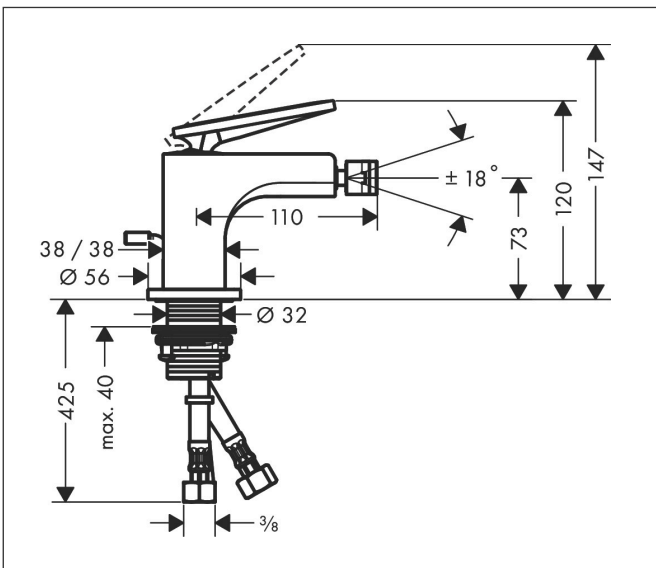

Brand AXOR
 Art. Name **AXOR Citterio** Single-Hole Bidet Faucet
 Art. Nr. 39214001
 Surface chrome
 Pos. 1

Product Picture

Features

- Consists of: Single-lever bidet faucet, Pop-up assembly
- Pivoting aerator
- Spray modes: Laminar spray
- Ceramic cartridge
- Includes pop-up drain

Drawing

Technology