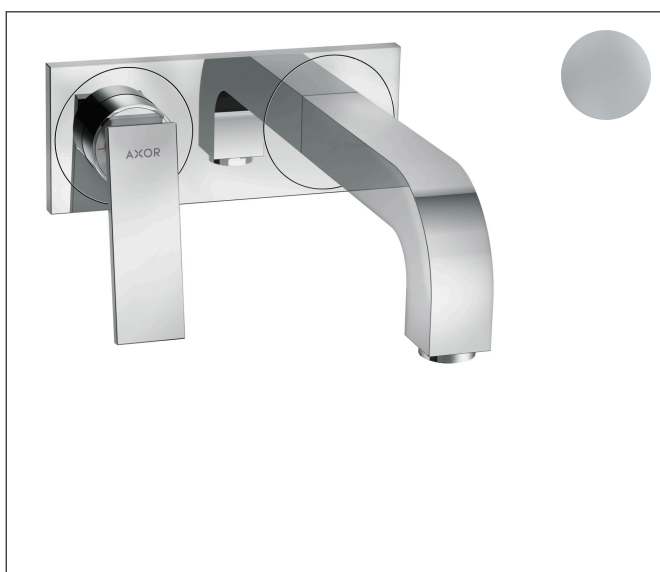

Brand	AXOR
Art. Name	AXOR Citterio Wall-Mounted Single-Handle Faucet Trim with Base Plate, 1.2 GPM
Art. Nr.	39119001
Surface	chrome
Pos.	1

Product Picture

Technology

Features

- Consists of: Wall-Mounted Single-Handle Faucet Trim, Pop-up assembly
- Spray modes: Aerated spray
- Flow: 1.2 GPM (4.5 L/Min)
- Ceramic cartridge
- non-closing flush grated valve
- Does not include: basic set