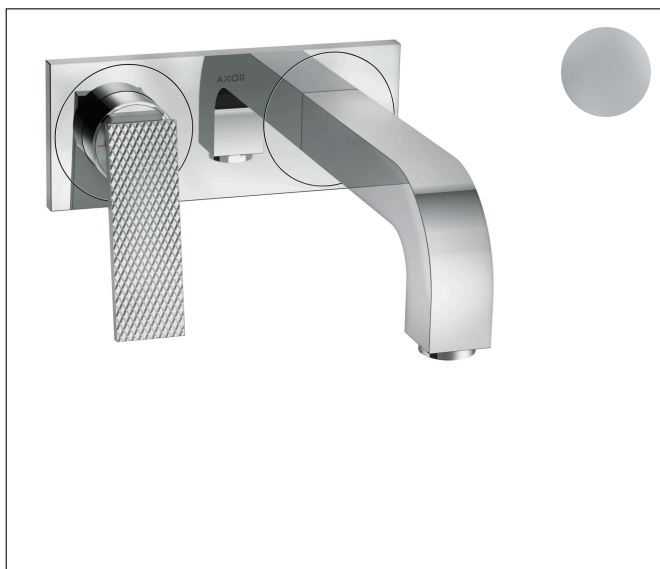

Brand AXOR
Art. Name **AXOR Citterio** Wall-Mounted Single-Handle Faucet Trim with Base Plate- Rhombic Cut, 1.2 GPM
Art. Nr. 39171001
Surface chrome
Pos. 1

Product Picture

Technology

Features

- Consists of: Wall-Mounted Single-Handle Faucet Trim, Pop-up assembly
- Spray modes: Aerated spray
- Flow: 1.2 GPM (4.5 L/Min)
- Ceramic cartridge
- non-closing flush grated valve
- Does not include: basic set