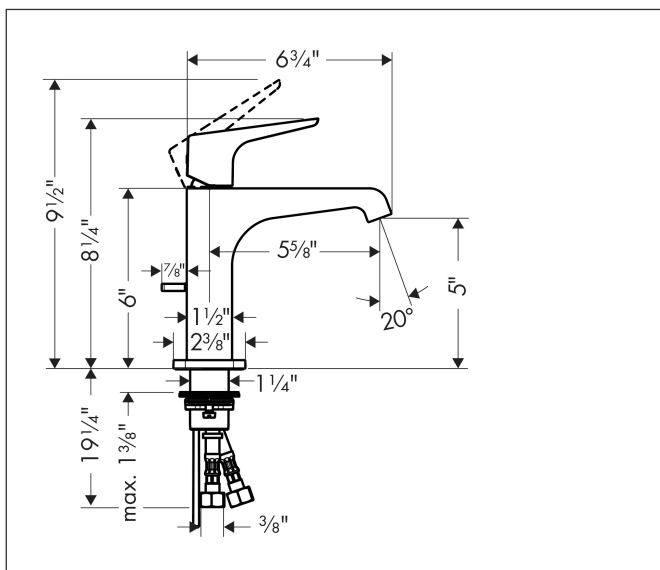

Brand	AXOR
Art. Name	AXOR Citterio E Single-Hole Faucet 125 with Lever Handle and Pop-Up Drain, 1.2 GPM
Art. Nr.	36110671
Surface	matte black
Pos.	1

Product Picture

Features

- Spray modes: Laminar spray
- Flow: 1.2 GPM (4.5 L/Min)
- Ceramic cartridge
- Includes pop-up drain

Drawing

Technology