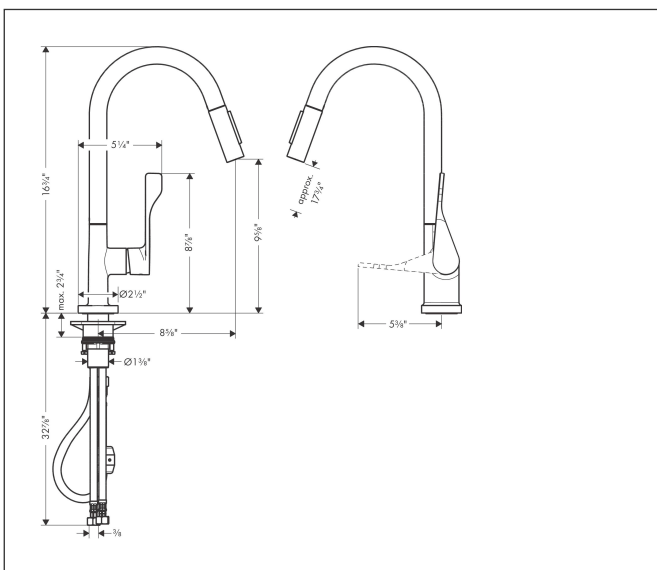

Drawing

Technology

Spray Types