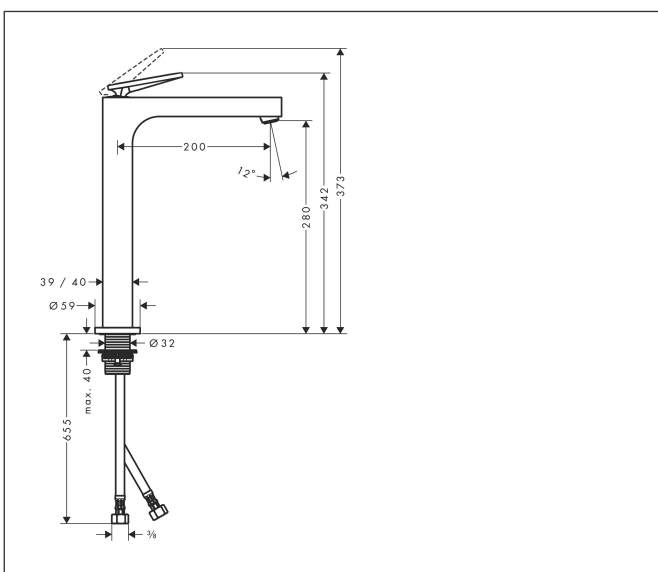

Brand AXOR
 Art. Name **AXOR Citterio** Single-Hole Faucet 280 with Pop-Up Drain- Rhombic Cut, 1.2 GPM
 Art. Nr. 39151001
 Surface chrome
 Pos. 1

Product Picture

Features

- Consists of: Single-handle faucet, Pop-up assembly
- Spray modes: Aerated spray
- Flow: 1.2 GPM (4.5 L/Min)
- Ceramic cartridge
- non-closing flush grated valve

Drawing

Technology