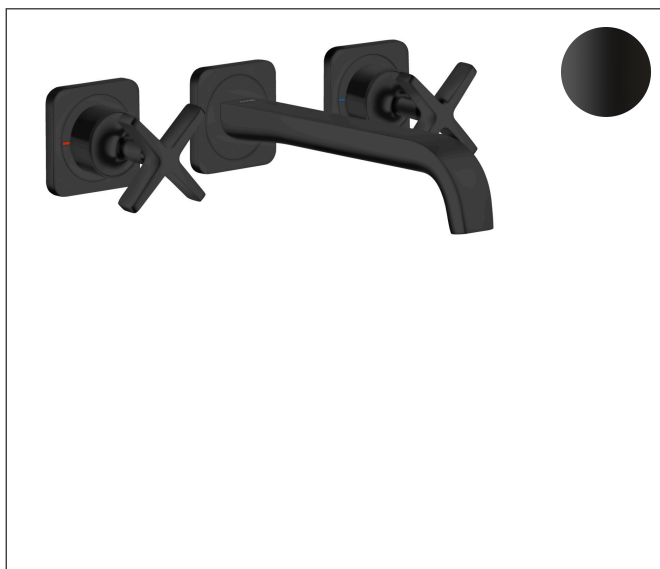

Brand	AXOR
Art. Name	<b>AXOR Citterio E</b> Wall-Mounted Widespread Faucet Trim, 1.2 GPM
Art. Nr.	36107671
Surface	matte black
Pos.	1

## Product Picture

## Features

- Spray modes: Laminar spray
- Flow: 1.2 GPM (4.5 L/Min)
- 90° ceramic valves