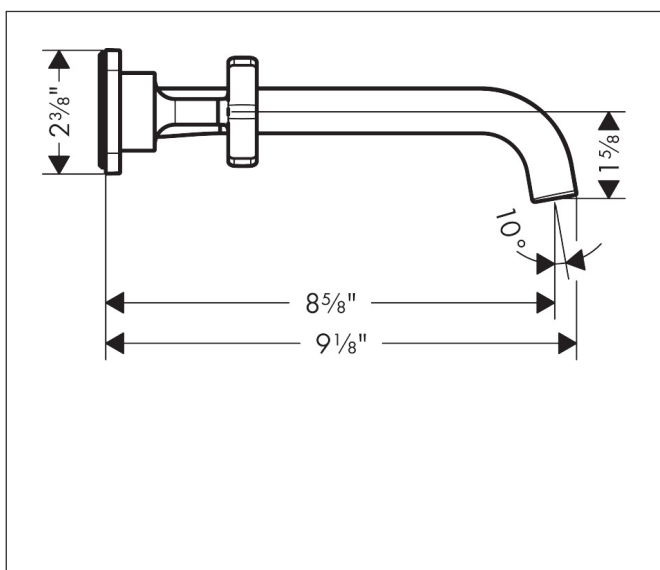

Brand	AXOR
Art. Name	AXOR Citterio E Wall-Mounted Widespread Faucet Trim, 1.2 GPM
Art. Nr.	36107671
Surface	matte black
Pos.	1

Product Picture

Features

- Spray modes: Laminar spray
- Flow: 1.2 GPM (4.5 L/Min)
- 90° ceramic valves

Drawing

Technology