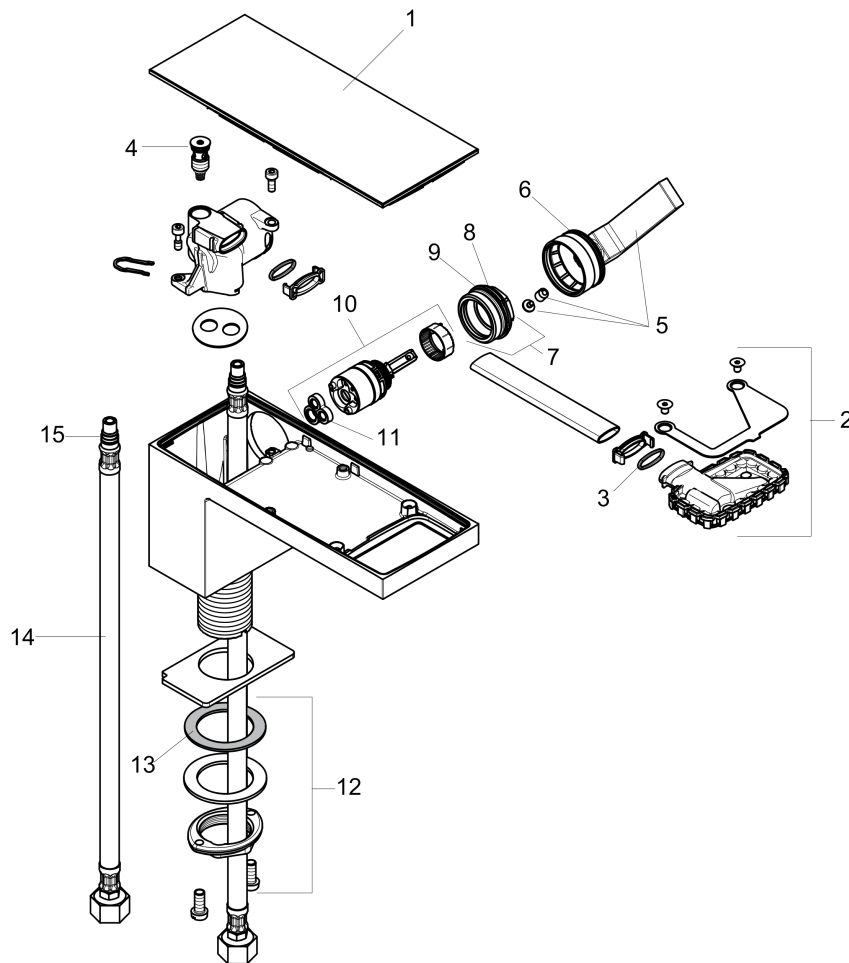

AXOR MyEdition
Single-Hole Faucet 230, 1.2 GPM
Finishes : **chrome / mirror glass** Part no. : **47020001**

Description

Features

- consists of: Single-handle faucet, Plate, Pop-up drain
- PowderRain spray
- Flow: 1.2 GPM (4.5 L/Min)
- Ceramic cartridge

Technology

Product image

Scale drawing

AXOR MyEdition
Single-Hole Faucet 230, 1.2 GPM
Finishes : **chrome / mirror glass** Part no. : **47020001**

Exploded drawing

Year of production: >02/19

AXOR MyEdition
Single-Hole Faucet 230, 1.2 GPM
 Finishes : **chrome / mirror glass** Part no. : **47020001**

Spare parts list

Year of production: >02/19

Pos.	Description	Part no.	PC	PU
1	cover	47901000	0	1
2	spray former	93385000	0	1
3	O-ring 13x1,5	98475000	0	1
4	O-ring 8x1,75	97827000	0	1
5	handle	93386000	0	1
6	O-ring 33x1,5	98164000	0	1
7	nut	92926000	0	1
8	O-ring 30x1,5	98433000	0	1
9	O-ring 25x1,5	98146000	0	1
10	cartridge, assy	92900000	0	1
11	seal	93383000	0	1
12	fixing set (Ø 32)	13961000	0	1
13	lever collar	97548000	0	1
14	connection hose 35½" M8x0,75 3/8"	96316001	0	1
15	O-ring 7x1,5	98422000	0	1