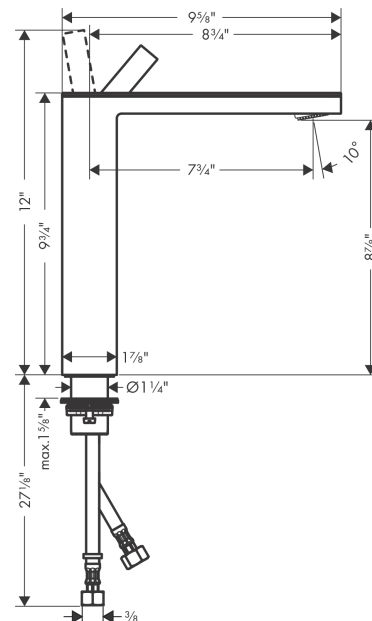

AXOR MyEdition
Single-Hole Faucet 230, 1.2 GPM
Finishes : **chrome / mirror glass** Part no. : **47020001**

Description

Features

- consists of: Single-handle faucet, Plate, Pop-up drain
- PowderRain spray
- Flow: 1.2 GPM (4.5 L/Min)
- Ceramic cartridge

Technology

Product image

Scale drawing

AXOR MyEdition
Single-Hole Faucet 230, 1.2 GPM
Finishes : **chrome / mirror glass** Part no. : **47020001**

Exploded drawing

Year of production: >02/19

AXOR MyEdition
Single-Hole Faucet 230, 1.2 GPM
 Finishes : **chrome / mirror glass** Part no. : **47020001**

Spare parts list

Year of production: >02/19

Pos.	Description	Part no.	PC	PU
1	cover	47901000	0	1
2	spray former	93385000	0	1
3	O-ring 13x1,5	98475000	0	1
4	O-ring 8x1,75	97827000	0	1
5	handle	93386000	0	1
6	O-ring 33x1,5	98164000	0	1
7	nut	92926000	0	1
8	O-ring 30x1,5	98433000	0	1
9	O-ring 25x1,5	98146000	0	1
10	cartridge, assy	92900000	0	1
11	seal	93383000	0	1
12	fixing set (Ø 32)	13961000	0	1
13	lever collar	97548000	0	1
14	connection hose 35½" M8x0,75 3/8"	96316001	0	1
15	O-ring 7x1,5	98422000	0	1