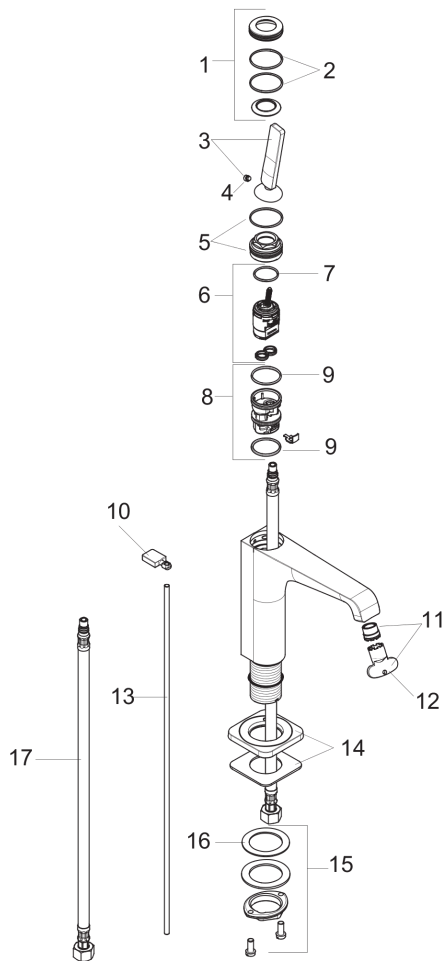

AXOR Citterio E
Axor Citterio E Single-Hole Faucet, 1.2 GPM
 Finishes : **chrome** Part no. : **36100001**

Description

Features

- number of mounting holes: 1-hole
- Laminar spray
- Flow: 1.2 GPM (4.5 L/min)
- Joystick ceramic cartridge
- pop-up waste set G 1

Item details

List Price \$ 762.00

Technology

Compliance

Product image

Scale drawing

AXOR Citterio E
Axor Citterio E Single-Hole Faucet, 1.2 GPM
Finishes : **chrome** Part no. : **36100001**

Exploded drawing

Year of production: >07/16

AXOR Citterio E
Axor Citterio E Single-Hole Faucet, 1.2 GPM
 Finishes : **chrome** Part no. : **36100001**

Spare parts list

Year of production: >07/16

Pos.	Description	Part no.	Price	PU
1	escutcheon	92188000	-	1
2	O-ring 30x1,5	98433000	-	1
3	handle	92189000	-	1
4	hollow set screw M6x6	97660000	-	1
5	nut	95667000	-	1
6	cartridge, assy	96339000	-	1
7	O-ring 21,95x1,78	95169000	-	1
8	adapter for cartridge	95289000	-	1
9	O-ring 26x2	98147000	-	1
10	diverter knob	92197000	-	1
11	aerator laminar M16,5x1 (4,5 l/min)	92876000	-	1
12	special tool	98987000	-	1
13	pull rod	95128000	-	1
14	escutcheon	92190000	-	1
15	fixing set (Ø 32)	13961000	-	1
16	lever collar	97548000	-	1
17	connection hose 23½" M8x0,75 3/8"	98600001	-	1
a	fixation extension 35 mm	13898000	-	1
b	pop up waste	88509000	-	1