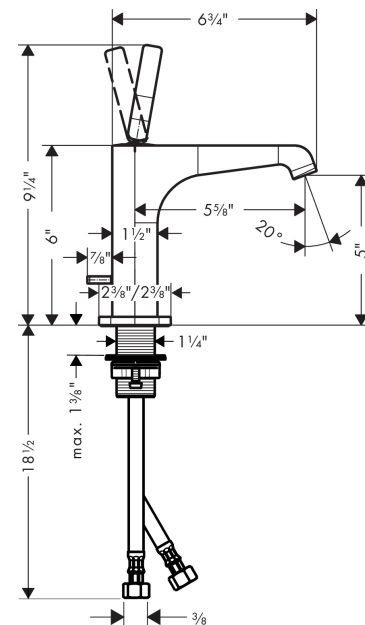

AXOR Citterio E
Axor Citterio E Single-Hole Faucet, 1.2 GPM
 Finishes : **chrome** Part no. : **36100001**

Description

Features

- number of mounting holes: 1-hole
- Laminar spray
- Flow: 1.2 GPM (4.5 L/min)
- Joystick ceramic cartridge
- pop-up waste set G 1

Item details

List Price \$ 762.00

Technology

Compliance

Product image

Scale drawing

AXOR Citterio E
Axor Citterio E Single-Hole Faucet, 1.2 GPM
Finishes : **chrome** Part no. : **36100001**

Exploded drawing

Year of production: >07/16

AXOR Citterio E
Axor Citterio E Single-Hole Faucet, 1.2 GPM
 Finishes : **chrome** Part no. : **36100001**

Spare parts list

Year of production: >07/16

Pos.	Description	Part no.	Price	PU
1	escutcheon	92188000	-	1
2	O-ring 30x1,5	98433000	-	1
3	handle	92189000	-	1
4	hollow set screw M6x6	97660000	-	1
5	nut	95667000	-	1
6	cartridge, assy	96339000	-	1
7	O-ring 21,95x1,78	95169000	-	1
8	adapter for cartridge	95289000	-	1
9	O-ring 26x2	98147000	-	1
10	diverter knob	92197000	-	1
11	aerator laminar M16,5x1 (4,5 l/min)	92876000	-	1
12	special tool	98987000	-	1
13	pull rod	95128000	-	1
14	escutcheon	92190000	-	1
15	fixing set (Ø 32)	13961000	-	1
16	lever collar	97548000	-	1
17	connection hose 23½" M8x0,75 3/8"	98600001	-	1
a	fixation extension 35 mm	13898000	-	1
b	pop up waste	88509000	-	1