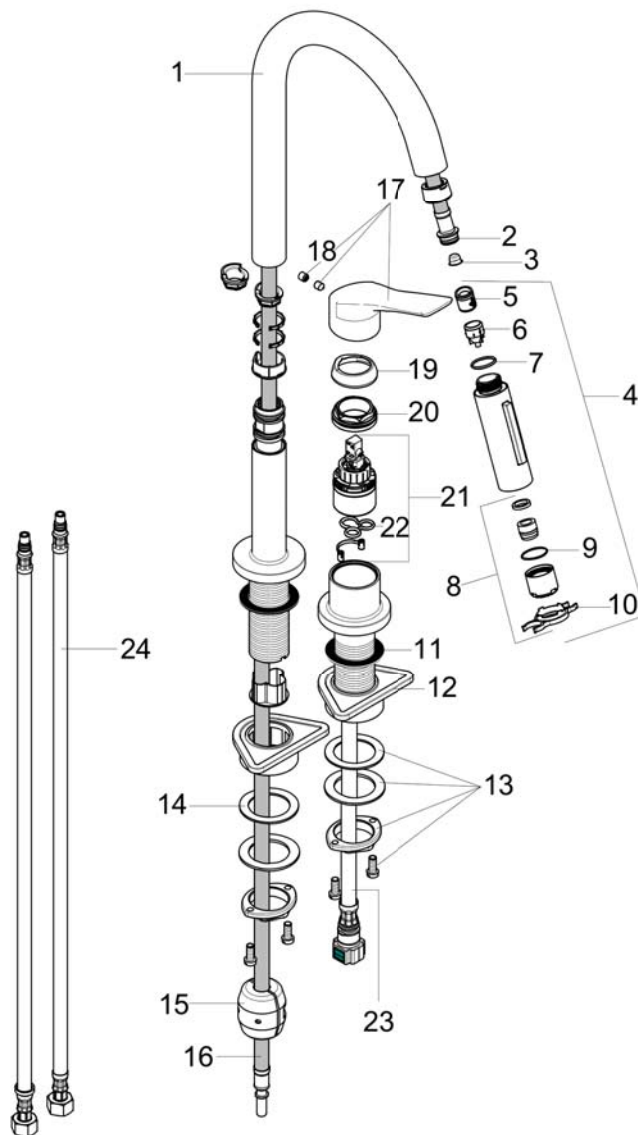

Axor Citterio M
Axor Citterio M 2-Hole Kitchen Faucet, Pull-Down
 Finishes : **Chrome** Part no. : **34822001**

Description

Features

- Swivel range 150°
- Laminar and needle spray, Needle Spray
- Toggle spray diverter
- MagFit magnetic sprayhead docking
- Flow: 1.75 GPM
- Ceramic cartridge
- 3/8" compression

Item details

List Price \$ 659.00

Technology

Compliance

Product image

Scale drawing

Axor Citterio M
Axor Citterio M 2-Hole Kitchen Faucet, Pull-Down
Finishes : **Chrome** Part no. : **34822001**

Exploded drawing

Year of production: >01/13

Axor Citterio M
Axor Citterio M 2-Hole Kitchen Faucet, Pull-Down
 Finishes : **Chrome** Part no. : **34822001**

Spare parts list

Year of production: >01/13

Pos.	Description	Part no.	Price	PU
1	spout cpl.	95562000	-	1
2	O-ring 11x2	98127000	-	1
3	filter	97735000	-	1
4	handspray	95908001	-	1
5	non return valve	95340000	-	1
6	set of non return valves DW 15	97350000	-	1
7	O-ring 18x1,5	98231000	-	1
8	aerator laminar M22x1 (15 l/min)	95909000	-	1
9	O-ring 20x1	98140000	-	1
10	service tool	95910000	-	1
11	sealing washer	97825000	-	1
12	support	97523000	-	1
13	fixing set (Ø 34)	95049000	-	1
14	lever collar	97548000	-	1
15	weight	98551000	-	1
16	hose 1,50 m	88624000	-	1
17	handle	95902000	-	1
18	screw cover	96762000	-	1
19	flange	96763000	-	1
20	nut	97209000	-	1
21	cartridge, assy	92730000	-	1
22	seal	95008000	-	1
23	connection hose 600 mm M10x1	95561000	-	1
24	connection hose 35½" M8x0,75 3/8"	96316001	-	1
a	set of lever collars	98365000	-	1
b	set of locating rings (110° / 150°)	98486000	-	1