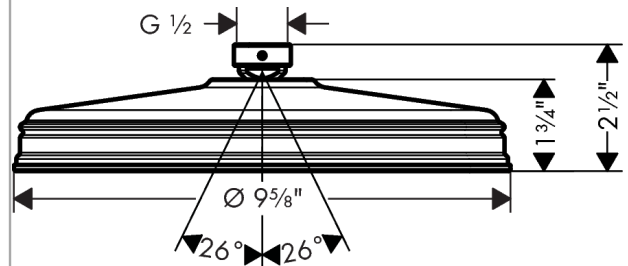

AXOR Montreux
AXOR Montreux 240 1-Jet Showerhead, 1.8 GPM
Finishes : **chrome** Part no. : **28374001**

Description

Features

- 140 no-clog spray channels
- Spray modes: Rain
- Flow: 1.8 GPM (6.8 L/Min)
- Fully-finished matching spray face
- Spray face removable for cleaning

Technology

Product image

Scale drawing

AXOR Montreux
AXOR Montreux 240 1-Jet Showerhead, 1.8 GPM
Finishes : **chrome** Part no. : **28374001**

Exploded drawing

Year of production: >01/18

AXOR Montreux
AXOR Montreux 240 1-Jet Showerhead, 1.8 GPM
 Finishes : **chrome** Part no. : **28374001**