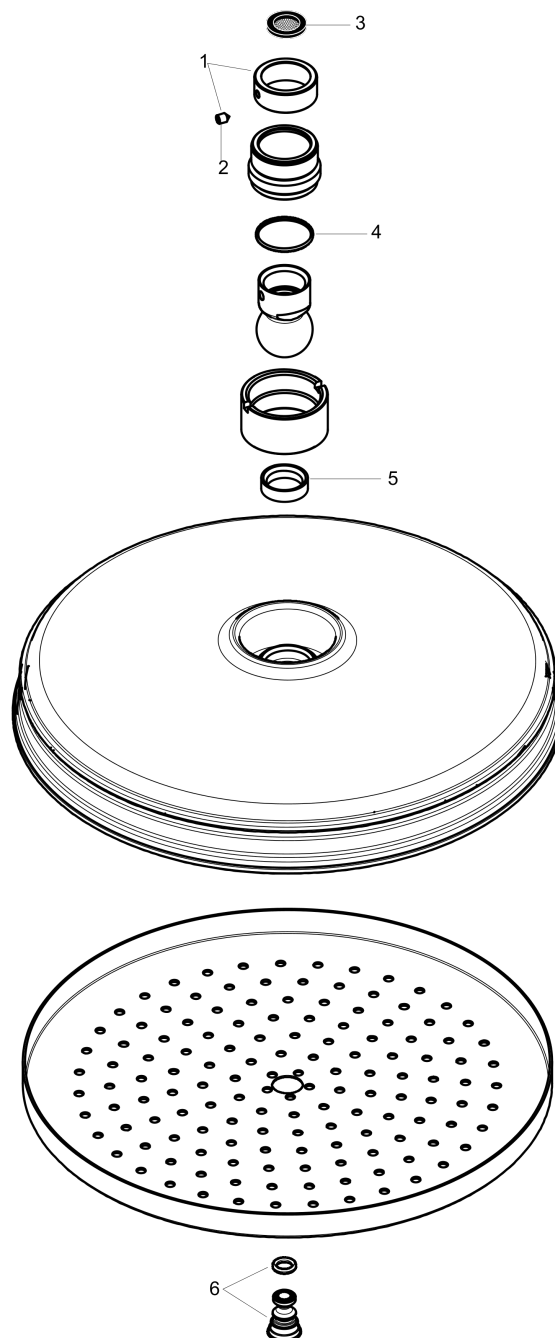

AXOR Montreux
AXOR Montreux 240 1-Jet Showerhead, 1.8 GPM
Finishes : **chrome** Part no. : **28374001**

Description

Features

- 140 no-clog spray channels
- Spray modes: Rain
- Flow: 1.8 GPM (6.8 L/Min)
- Fully-finished matching spray face
- Spray face removable for cleaning

Technology

Product image

Scale drawing

AXOR Montreux
AXOR Montreux 240 1-Jet Showerhead, 1.8 GPM
Finishes : **chrome** Part no. : **28374001**

Exploded drawing

Year of production: >01/18

AXOR Montreux
AXOR Montreux 240 1-Jet Showerhead, 1.8 GPM
 Finishes : **chrome** Part no. : **28374001**

Spare parts list

Year of production: >01/18

Pos.	Description	Part no.	PC	PU
1	lock washer	98942000	0	1
2	hollow set screw M4x6	97767000	0	1
3	filter packing	94246000	0	1
4	lever collar	97536000	0	1
5	seal	97606000	0	1
6	air jet (Eco)	95795000	0	1