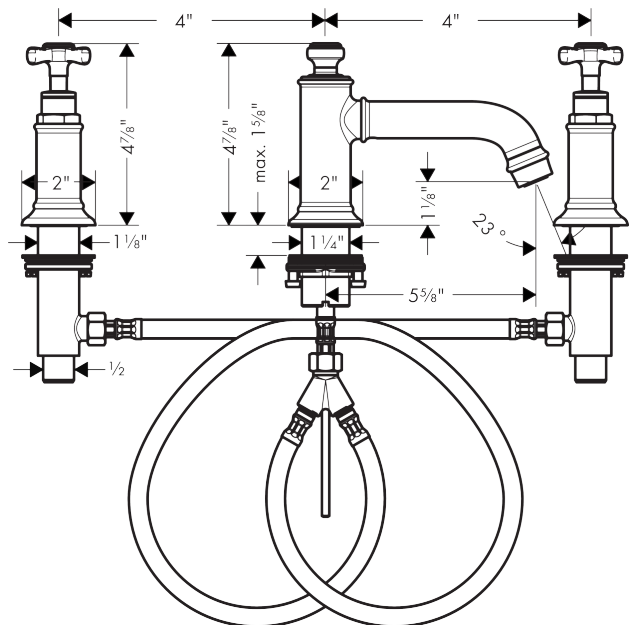

AXOR Montreux

Axor Montreux Widespread Faucet with Cross Handles, Low Spout, 1.2 GPM

Finishes : **chrome** Part no. : **16536001**

Description

Features

- number of mounting holes: 3-hole
- Laminar spray
- Flow: 1.2 GPM (4.5 L/min)
- 90° ceramic valves
- pop-up waste set G 1

Item details

List Price \$ 815.00

Technology

Compliance

Product image

Scale drawing

AXOR Montreux

Axor Montreux Widespread Faucet with Cross Handles, Low Spout, 1.2 GPM

Finishes : chrome Part no. : 16536001

Exploded drawing

Year of production: >01/18

AXOR Montreux
Axor Montreux Widespread Faucet with Cross Handles, Low Spout, 1.2 GPM

 Finishes : **chrome** Part no. : **16536001**

Spare parts list

Year of production: >01/18

Pos.	Description	Part no.	Price	PU
1	spout cpl.	92978000	-	1
2	hollow set screw M6x5	98447000	-	1
3	aerator M24x1 (4,5 l/min)	93254000	-	1
4	fixing set (Ø 34)	95049000	-	1
5	lever collar	97548000	-	1
6	connection hose 450 mm M8x0,75 G3/8	97206000	-	1
7	O-ring 7x1,5	98422000	-	1
8	sealing set	95581000	-	1
9	hose connection angel	97753000	-	1
10	connection hose 17½" M10x1 3/8"	94071001	-	1
11	diverter knob	98619000	-	1
12	O-ring 16x2	98133000	-	1
13	pull rod	94067000	-	1
14	handle	16291000	-	1
15	set of screw covers, cold / hot water / neutral	97987000	-	1
16	escutcheon for handle	97988000	-	1
17	valve	88503000	-	1
18	shut off unit right closing	94009000	-	1
19	shut off unit left closing	94008000	-	1
20	fixing set for shut off unit	88511000	-	1
21	O-ring 34x3	98069000	-	1
a	pop up waste	88509000	-	1