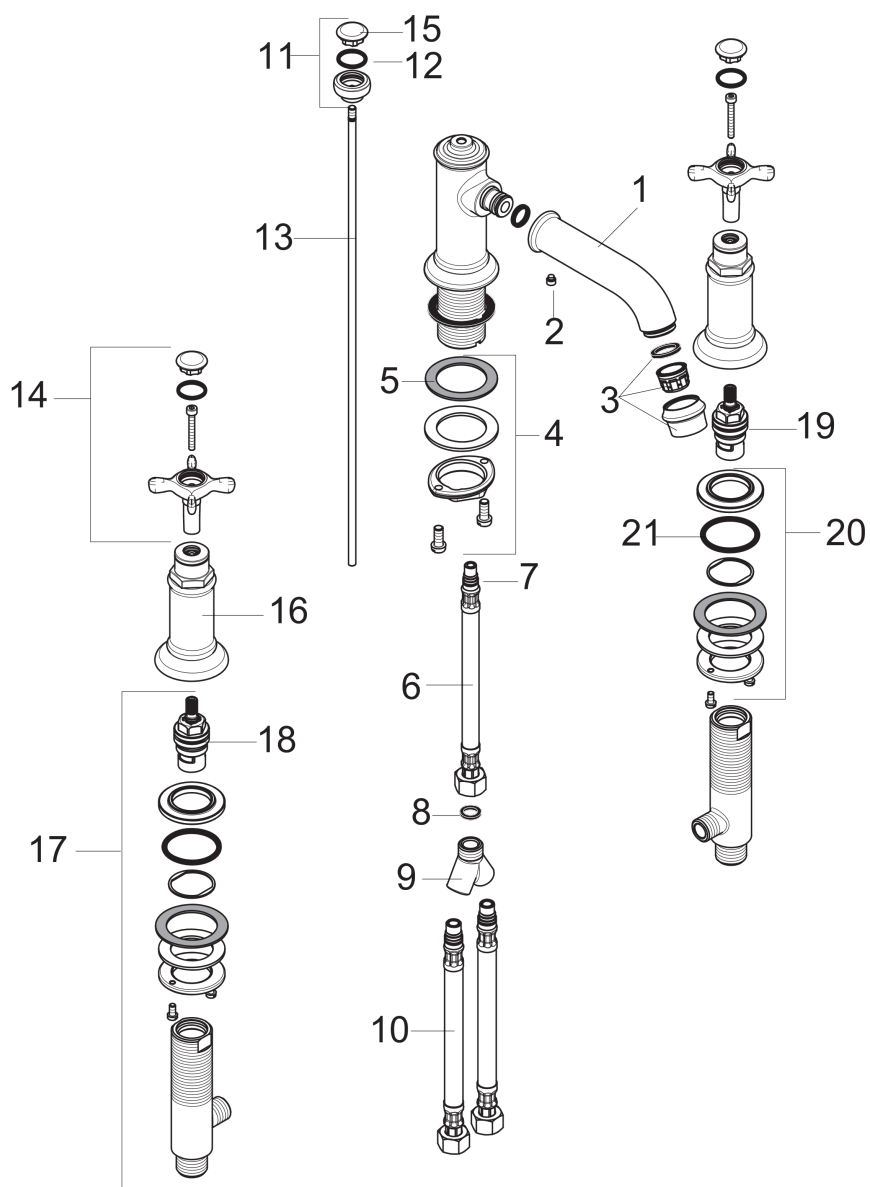

AXOR Montreux

Axor Montreux Widespread Faucet with Cross Handles, Low Spout, 1.2 GPM

Finishes : **chrome** Part no. : **16536001**

Description

Features

- number of mounting holes: 3-hole
- Laminar spray
- Flow: 1.2 GPM (4.5 L/min)
- 90° ceramic valves
- pop-up waste set G 1

Item details

List Price \$ 815.00

Technology

Compliance

Product image

Scale drawing

AXOR Montreux

Axor Montreux Widespread Faucet with Cross Handles, Low Spout, 1.2 GPM

Finishes : chrome Part no. : 16536001

Exploded drawing

Year of production: >01/18

AXOR Montreux
Axor Montreux Widespread Faucet with Cross Handles, Low Spout, 1.2 GPM

 Finishes : **chrome** Part no. : **16536001**

Spare parts list

Year of production: >01/18

Pos.	Description	Part no.	Price	PU
1	spout cpl.	92978000	-	1
2	hollow set screw M6x5	98447000	-	1
3	aerator M24x1 (4,5 l/min)	93254000	-	1
4	fixing set (Ø 34)	95049000	-	1
5	lever collar	97548000	-	1
6	connection hose 450 mm M8x0,75 G3/8	97206000	-	1
7	O-ring 7x1,5	98422000	-	1
8	sealing set	95581000	-	1
9	hose connection angel	97753000	-	1
10	connection hose 17½" M10x1 3/8"	94071001	-	1
11	diverter knob	98619000	-	1
12	O-ring 16x2	98133000	-	1
13	pull rod	94067000	-	1
14	handle	16291000	-	1
15	set of screw covers, cold / hot water / neutral	97987000	-	1
16	escutcheon for handle	97988000	-	1
17	valve	88503000	-	1
18	shut off unit right closing	94009000	-	1
19	shut off unit left closing	94008000	-	1
20	fixing set for shut off unit	88511000	-	1
21	O-ring 34x3	98069000	-	1
a	pop up waste	88509000	-	1