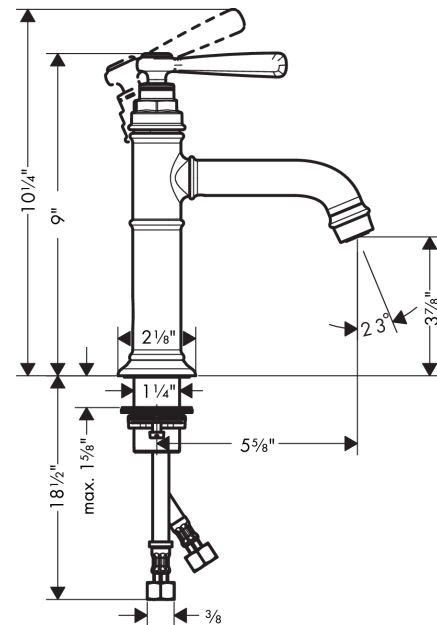

AXOR Montreux
Axor Montreux Single-Hole Faucet without Pop-Up, 1.2 GPM
 Finishes : **chrome** Part no. : **16516001**

Description

Features

- number of mounting holes: 1-hole
- Aerated spray
- Flow: 1.2 GPM (4.5 L/min)
- Ceramic cartridge
- Pop-up assembly not included

Item details

List Price \$ 595.00

Technology

Compliance

Product image

Scale drawing

AXOR Montreux
Axor Montreux Single-Hole Faucet without Pop-Up, 1.2 GPM
Finishes : **chrome** Part no. : **16516001**

Exploded drawing

Year of production: >01/18

AXOR Montreux
Axor Montreux Single-Hole Faucet without Pop-Up, 1.2 GPM

 Finishes : **chrome** Part no. : **16516001**

Spare parts list

Year of production: >01/18

Pos.	Description	Part no.	Price	PU
1	handle	92973000	-	1
2	cover cap	92974000	-	1
3	O-ring 16x2	98133000	-	1
4	screw cover	96338000	-	1
5	flange	92625000	-	1
6	nut	92689000	-	1
7	O-ring 27x1,5	92527000	-	1
8	O-ring 25x1,5	98146000	-	1
9	cartridge, assy	95973001	-	1
10	seal	98865000	-	1
11	adapter for cartridge	98866000	-	1
12	O-ring 23x2	98398000	-	1
13	O-ring 11x2,5	98487000	-	1
14	spout cpl.	92978000	-	1
15	aerator M24x1 (4,5 l/min)	93254000	-	1
16	hollow set screw M6x5	98447000	-	1
17	fixing set (Ø 34)	95049000	-	1
18	lever collar	97548000	-	1
19	connection hose 23½" M8x0,75 3/8"	98600001	-	1
20	O-ring 7x1,5	98422000	-	1