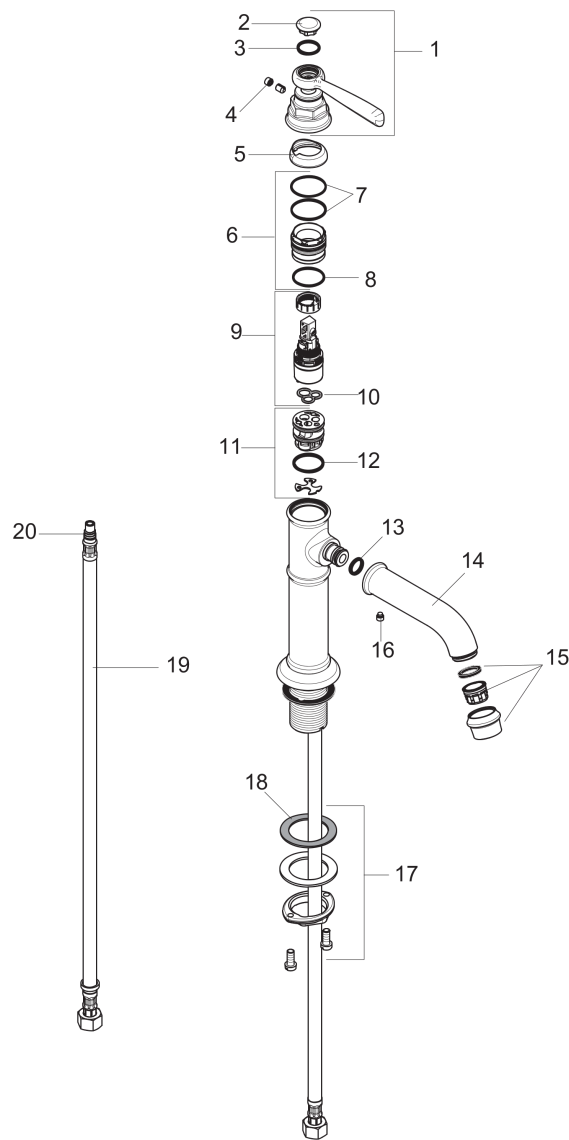

AXOR Montreux
Axor Montreux Single-Hole Faucet without Pop-Up, 1.2 GPM
 Finishes : **chrome** Part no. : **16516001**

Description

Features

- number of mounting holes: 1-hole
- Aerated spray
- Flow: 1.2 GPM (4.5 L/min)
- Ceramic cartridge
- Pop-up assembly not included

Item details

List Price \$ 595.00

Technology

Compliance

Product image

Scale drawing

AXOR Montreux
Axor Montreux Single-Hole Faucet without Pop-Up, 1.2 GPM
Finishes : **chrome** Part no. : **16516001**

Exploded drawing

Year of production: >01/18

AXOR Montreux
Axor Montreux Single-Hole Faucet without Pop-Up, 1.2 GPM

 Finishes : **chrome** Part no. : **16516001**

Spare parts list

Year of production: >01/18

Pos.	Description	Part no.	Price	PU
1	handle	92973000	-	1
2	cover cap	92974000	-	1
3	O-ring 16x2	98133000	-	1
4	screw cover	96338000	-	1
5	flange	92625000	-	1
6	nut	92689000	-	1
7	O-ring 27x1,5	92527000	-	1
8	O-ring 25x1,5	98146000	-	1
9	cartridge, assy	95973001	-	1
10	seal	98865000	-	1
11	adapter for cartridge	98866000	-	1
12	O-ring 23x2	98398000	-	1
13	O-ring 11x2,5	98487000	-	1
14	spout cpl.	92978000	-	1
15	aerator M24x1 (4,5 l/min)	93254000	-	1
16	hollow set screw M6x5	98447000	-	1
17	fixing set (Ø 34)	95049000	-	1
18	lever collar	97548000	-	1
19	connection hose 23½" M8x0,75 3/8"	98600001	-	1
20	O-ring 7x1,5	98422000	-	1