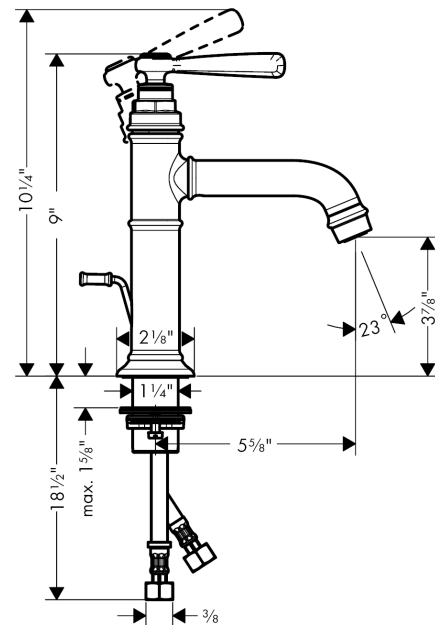

### Features

- number of mounting holes: 1-hole
- Aerated spray
- Flow: 1.2 GPM (4.5 L/min)
- Ceramic cartridge
- pop-up waste set G 1

## Scale drawing

**AXOR Montreux**  
**Axor Montreux Single-Hole Faucet, 1.2 GPM**  
Finishes : **chrome** Part no. : **16515001**

## Exploded drawing

Year of production: >01/18

**AXOR Montreux**  
**Axor Montreux Single-Hole Faucet, 1.2 GPM**  
 Finishes : **chrome**    Part no. : **16515001**

## Spare parts list

Year of production: >01/18

Pos.	Description	Part no.	Price	PU
1	handle	92973000	-	1
2	cover cap	92974000	-	1
3	O-ring 16x2	98133000	-	1
4	screw cover	96338000	-	1
5	flange	92625000	-	1
6	nut	92689000	-	1
7	O-ring 27x1,5	92527000	-	1
8	O-ring 25x1,5	98146000	-	1
9	cartridge, assy	95973001	-	1
10	seal	98865000	-	1
11	adapter for cartridge	98866000	-	1
12	O-ring 23x2	98398000	-	1
13	O-ring 11x2,5	98487000	-	1
14	spout cpl.	92978000	-	1
15	aerator M24x1 (4,5 l/min)	93254000	-	1
16	hollow set screw M6x5	98447000	-	1
17	fixing set (Ø 34)	95049000	-	1
18	lever collar	97548000	-	1
19	connection hose 23½" M8x0,75 3/8"	98600001	-	1
20	pull rod	98730000	-	1
21	O-ring 7x1,5	98422000	-	1