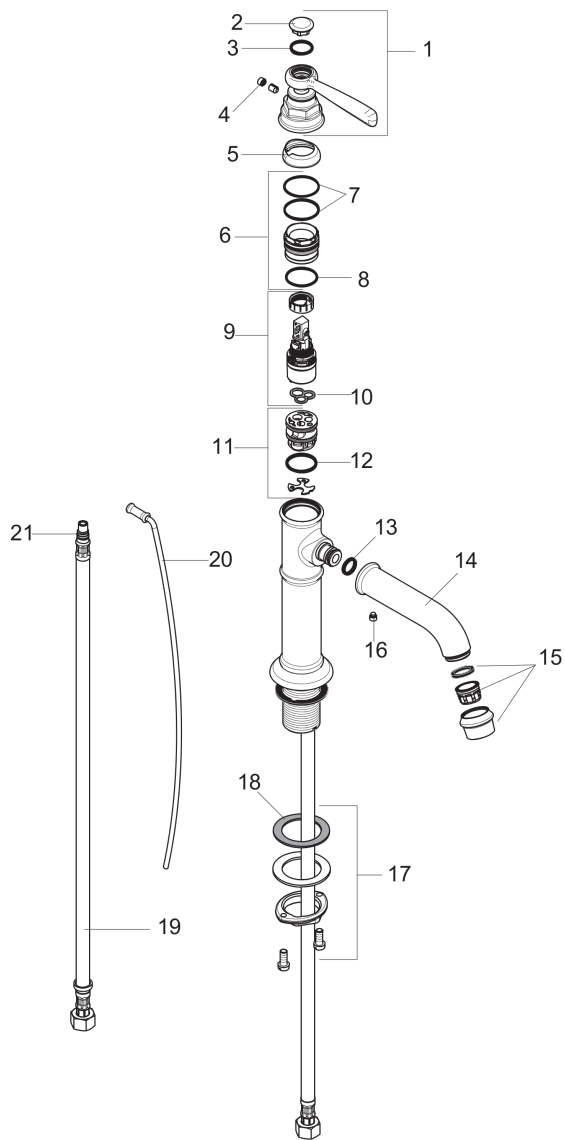

## Product image

## Scale drawing

**AXOR Montreux**  
**Axor Montreux Single-Hole Faucet, 1.2 GPM**  
Finishes : **chrome** Part no. : **16515001**

## Exploded drawing

Year of production: >01/18

**AXOR Montreux**  
**Axor Montreux Single-Hole Faucet, 1.2 GPM**  
 Finishes : **chrome**    Part no. : **16515001**

## Spare parts list

Year of production: >01/18

Pos.	Description	Part no.	Price	PU
1	handle	92973000	-	1
2	cover cap	92974000	-	1
3	O-ring 16x2	98133000	-	1
4	screw cover	96338000	-	1
5	flange	92625000	-	1
6	nut	92689000	-	1
7	O-ring 27x1,5	92527000	-	1
8	O-ring 25x1,5	98146000	-	1
9	cartridge, assy	95973001	-	1
10	seal	98865000	-	1
11	adapter for cartridge	98866000	-	1
12	O-ring 23x2	98398000	-	1
13	O-ring 11x2,5	98487000	-	1
14	spout cpl.	92978000	-	1
15	aerator M24x1 (4,5 l/min)	93254000	-	1
16	hollow set screw M6x5	98447000	-	1
17	fixing set (Ø 34)	95049000	-	1
18	lever collar	97548000	-	1
19	connection hose 23½" M8x0,75 3/8"	98600001	-	1
20	pull rod	98730000	-	1
21	O-ring 7x1,5	98422000	-	1