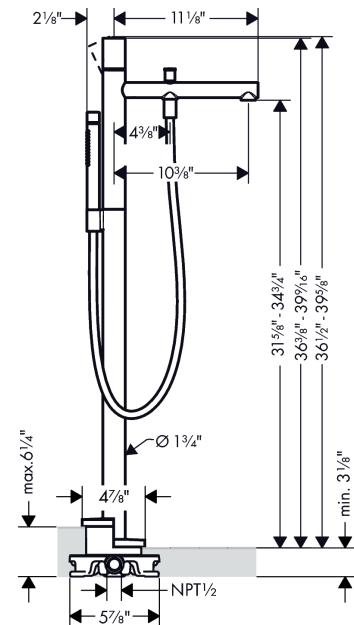

AXOR Uno
AXOR Uno Freestanding Tub Filler Trim with Zero Handle with 1.75 GPM Handshower
 Finishes : **chrome** Part no. : **45416001**

Description

Features

- Ceramic cartridge
- Integrated double backflow prevention

Technology

Product image

Scale drawing

AXOR Uno
AXOR Uno Freestanding Tub Filler Trim with Zero Handle with 1.75 GPM Handshower
Finishes : **chrome** Part no. : **45416001**

Exploded drawing

Year of production: >07/18

AXOR Uno

AXOR Uno Freestanding Tub Filler Trim with Zero Handle with 1.75 GPM Handshower

Finishes : **chrome** Part no. : **45416001**

Spare parts list

Year of production: >07/18

Pos.	Description	Part no.	PC	PU
1	-	93056000	0	1
2	screw cover	96338000	0	1
3	flange	93057000	0	1
4	nut	92966000	0	1
5	O-ring 33x1,5	98164000	0	1
6	cartridge, assy	92730000	0	1
7	seal	95008000	0	1
8	O-ring 35x2	92604000	0	1
9	O-ring 16x2	98133000	0	1
10	spout cpl.	93061000	0	1
11	aerator M24x1 C	92934000	0	1
12	special tool	95290000	0	1
13	diverter knob	98705000	0	1
14	sleeve	97979000	0	1
15	selector	97978000	0	1
16	set of non return valves DW 15	94074000	0	1
17	shower hose 1,25 m	28282000	0	1
18	seal	98058000	0	1
19	shower holder, assy	96295000	0	1
20	handshower	04486000	0	1
21	filter packing	94246000	0	1
22	O-ring 44x2,5	98162000	0	1
23	hexagon socket screw M10x35	97670000	0	1
24	O-ring 29x3	98371000	0	1
25	O-ring 7x2	98419000	0	1
a	extension set 60 mm	97686000	0	1