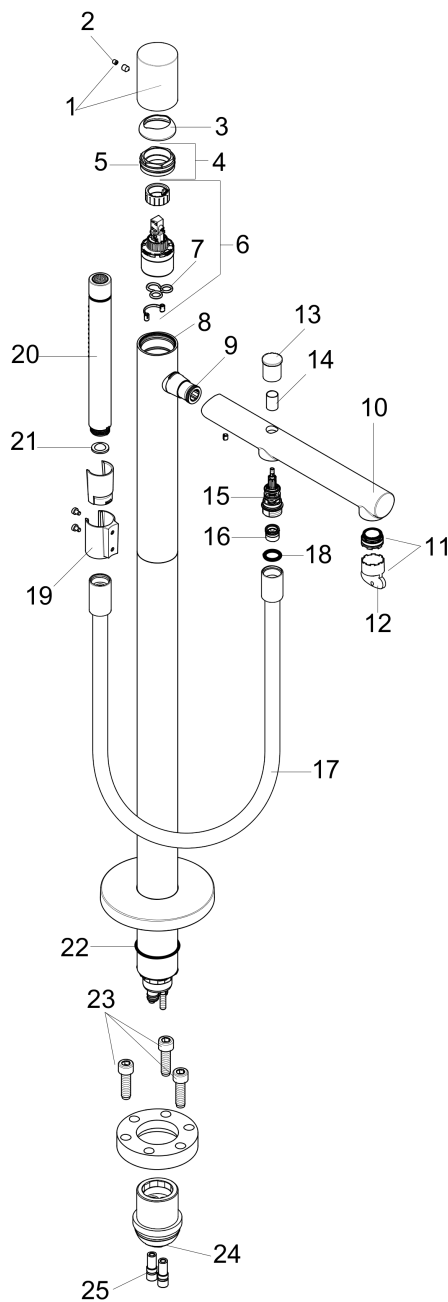

AXOR Uno
AXOR Uno Freestanding Tub Filler Trim with Zero Handle with 1.75 GPM Handshower
 Finishes : **chrome** Part no. : **45416001**

Description

Features

- Ceramic cartridge
- Integrated double backflow prevention

Technology

Product image

Scale drawing

AXOR Uno
AXOR Uno Freestanding Tub Filler Trim with Zero Handle with 1.75 GPM Handshower
Finishes : **chrome** Part no. : **45416001**

Exploded drawing

Year of production: >07/18

AXOR Uno

AXOR Uno Freestanding Tub Filler Trim with Zero Handle with 1.75 GPM Handshower

Finishes : **chrome** Part no. : **45416001**

Spare parts list

Year of production: >07/18

Pos.	Description	Part no.	PC	PU
1	-	93056000	0	1
2	screw cover	96338000	0	1
3	flange	93057000	0	1
4	nut	92966000	0	1
5	O-ring 33x1,5	98164000	0	1
6	cartridge, assy	92730000	0	1
7	seal	95008000	0	1
8	O-ring 35x2	92604000	0	1
9	O-ring 16x2	98133000	0	1
10	spout cpl.	93061000	0	1
11	aerator M24x1 C	92934000	0	1
12	special tool	95290000	0	1
13	diverter knob	98705000	0	1
14	sleeve	97979000	0	1
15	selector	97978000	0	1
16	set of non return valves DW 15	94074000	0	1
17	shower hose 1,25 m	28282000	0	1
18	seal	98058000	0	1
19	shower holder, assy	96295000	0	1
20	handshower	04486000	0	1
21	filter packing	94246000	0	1
22	O-ring 44x2,5	98162000	0	1
23	hexagon socket screw M10x35	97670000	0	1
24	O-ring 29x3	98371000	0	1
25	O-ring 7x2	98419000	0	1
a	extension set 60 mm	97686000	0	1