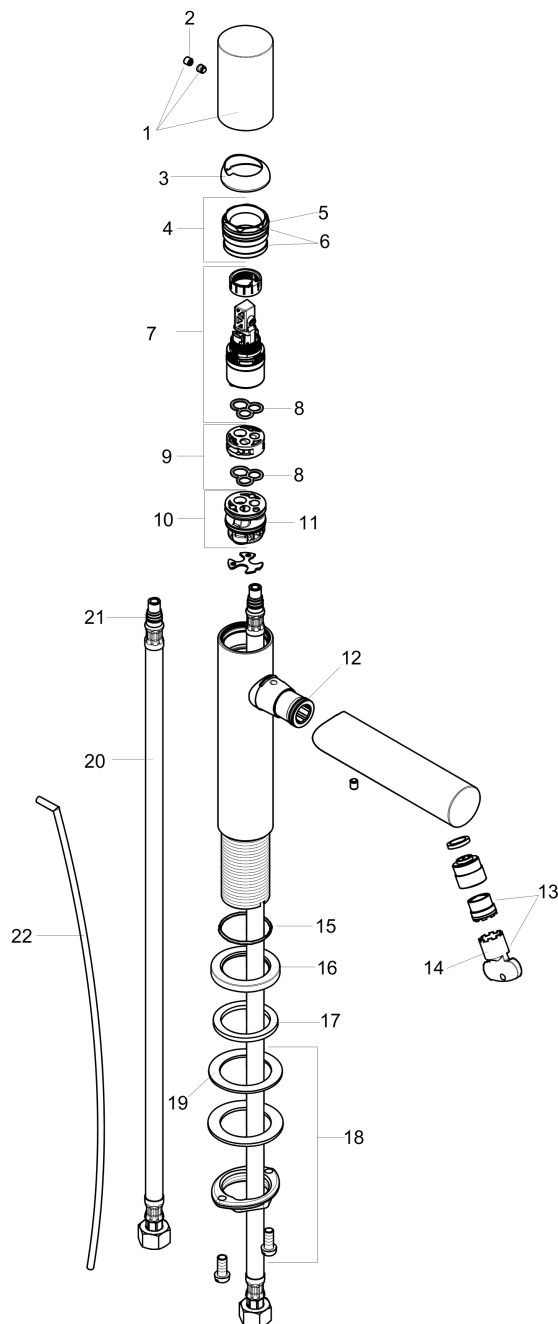

AXOR Uno
AXOR Uno Single-Hole Faucet with Zero Handle, 1.2 GPM
 Finishes : **chrome** Part no. : **45001001**

Description

Features

- Laminar spray
- Flow: 1.2 GPM (4.5 L/Min)
- Ceramic cartridge
- Includes pop-up drain

Technology

Product image

Scale drawing

AXOR Uno
AXOR Uno Single-Hole Faucet with Zero Handle, 1.2 GPM
Finishes : **chrome** Part no. : **45001001**

Exploded drawing

Year of production: >07/18

AXOR Uno
AXOR Uno Single-Hole Faucet with Zero Handle, 1.2 GPM
 Finishes : **chrome** Part no. : **45001001**

Spare parts list

Year of production: >07/18

Pos.	Description	Part no.	PC	PU
1	handle	92887000	0	1
2	screw cover	95181000	0	1
3	flange	93116000	0	1
4	nut	92689000	0	1
5	O-ring 25x1,5	98146000	0	1
6	O-ring 27x1,5	92527000	0	1
7	cartridge, assy	95973001	0	1
8	seal	98865000	0	1
9	adapter for cartridge	92628000	0	1
10	adapter for cartridge	98866000	0	1
11	O-ring 23x2	98398000	0	1
12	O-ring 16x2	98133000	0	1
13	aerator laminar M16,5x1 (4,5 l/min)	92876000	0	1
14	special tool	98987000	0	1
15	O-ring 30x1,5	98433000	0	1
16	escutcheon Ø 46 mm	95268000	0	1
17	flat seal	98749000	0	1
18	fixing set (Ø 32)	13961000	0	1
19	lever collar	97548000	0	1
20	connection hose 23½" M8x0,75 3/8"	98600001	0	1
21	O-ring 7x1,5	98422000	0	1
22	pull rod	97158000	0	1
a	pop up waste	88509000	0	1