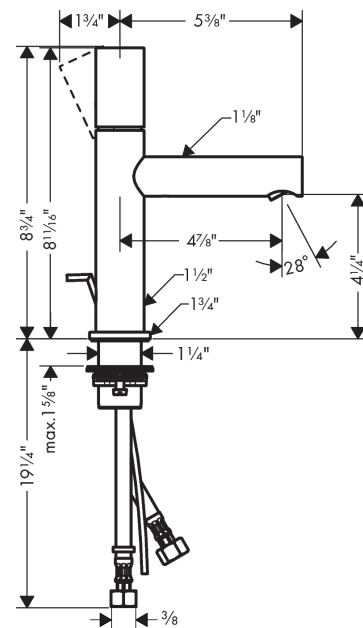

AXOR Uno
AXOR Uno Single-Hole Faucet with Zero Handle, 1.2 GPM
 Finishes : **chrome** Part no. : **45001001**

Description

Features

- Laminar spray
- Flow: 1.2 GPM (4.5 L/Min)
- Ceramic cartridge
- Includes pop-up drain

Technology

Product image

Scale drawing

AXOR Uno
AXOR Uno Single-Hole Faucet with Zero Handle, 1.2 GPM
Finishes : **chrome** Part no. : **45001001**

Exploded drawing

Year of production: >07/18

AXOR Uno
AXOR Uno Single-Hole Faucet with Zero Handle, 1.2 GPM
 Finishes : **chrome** Part no. : **45001001**

Spare parts list

Year of production: >07/18

Pos.	Description	Part no.	PC	PU
1	handle	92887000	0	1
2	screw cover	95181000	0	1
3	flange	93116000	0	1
4	nut	92689000	0	1
5	O-ring 25x1,5	98146000	0	1
6	O-ring 27x1,5	92527000	0	1
7	cartridge, assy	95973001	0	1
8	seal	98865000	0	1
9	adapter for cartridge	92628000	0	1
10	adapter for cartridge	98866000	0	1
11	O-ring 23x2	98398000	0	1
12	O-ring 16x2	98133000	0	1
13	aerator laminar M16,5x1 (4,5 l/min)	92876000	0	1
14	special tool	98987000	0	1
15	O-ring 30x1,5	98433000	0	1
16	escutcheon Ø 46 mm	95268000	0	1
17	flat seal	98749000	0	1
18	fixing set (Ø 32)	13961000	0	1
19	lever collar	97548000	0	1
20	connection hose 23½" M8x0,75 3/8"	98600001	0	1
21	O-ring 7x1,5	98422000	0	1
22	pull rod	97158000	0	1
a	pop up waste	88509000	0	1