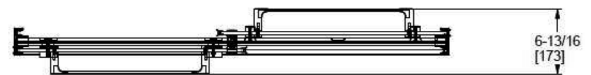

**ASPIRATIONS™ 48" x 72" SHOWER DOOR**

**AM00855400.XXX FRAMELESS SHOWER DOOR**

**Stylish Design:**

- Frameless shower with barn door-type sliding operation
- Clear, 3/8" thick tempered glass for safety
- Two 20" towel bar handles for easy use and additional storage
- Dual opening panels for easy entry and exit
- Available in Chrome, Brushed Nickel and Matte Black finishes
- Coordinates with Aspirations™ bathroom suite

**Easy Install and Care:**

- Easy-to-clean glass helps prevent streaking by sheeting the water to carry away dirt
- Aluminum components and stainless steel screws prevent rusting or corrosion
- Fits alcoves between 46-1/2" - 47-7/16"
- Requires minimum 2-9/16" threshold depth
- Out-of-plumb adjustability

**Door Panel Dimensions:**

24 x 71-5/8"  
(612 x (1820mm))

**Compliance Certifications -  
Meets or Exceeds the Following  
Specifications:**

- ANSI Z97.1

**To Be Specified - Required:**

- Finish Color
  - .213 Chrome
  - .243 Matte Black
  - .295 Brushed Nickel