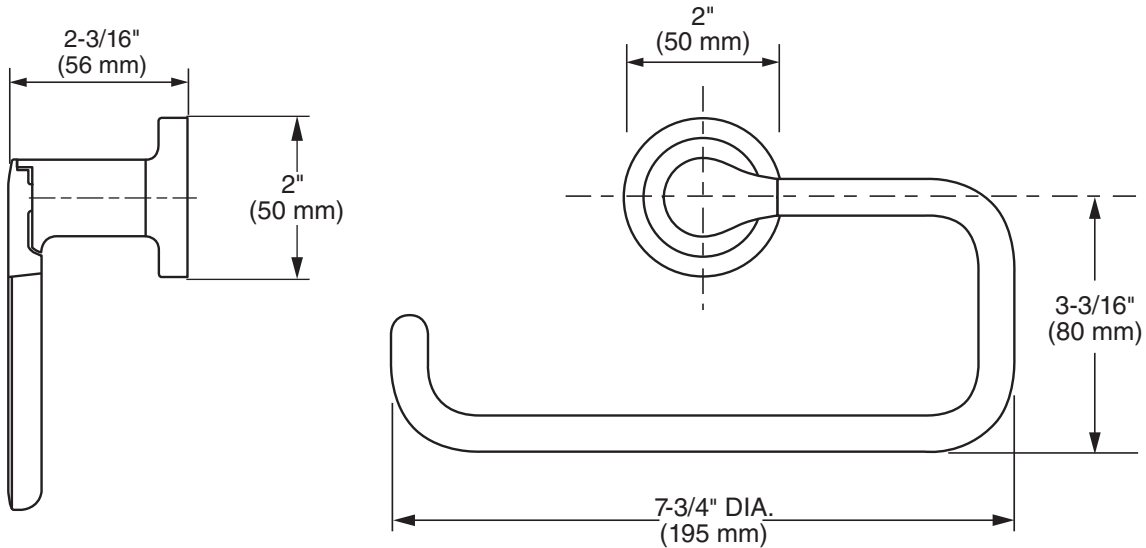

MODEL NUMBER:

- ☐ 7105.018 - 18" Towel Bar
- ☐ 7105.024 - 24" Towel Bar

Available Finishes

002	Polished Chrome
295	PVD Brushed Nickel

PRODUCT FEATURES:

Materials of Construction: Metal construction for durability & long life. Brass rod.

Concealed Mounting: No exposed set screws.

Easy to Install

SUGGESTED SPECIFICATION

18" and 24" Towel Bar shall feature metal construction. Rod shall be brass. Shall feature concealed mounting with no exposed set screws. Towel Bar shall be American Standard Model # 7105.....

MODEL NUMBER:

□ 7105.190 - Towel Ring

Available Finishes

002	Polished Chrome
295	PVD Brushed Nickel

PRODUCT FEATURES:

Materials of Construction: Metal construction for durability & long life. Bushing on towel ring to prevent scratching and squeaking

Concealed Mounting: No exposed set screws.

Easy to Install

SUGGESTED SPECIFICATION

Towel Ring shall feature metal construction. Shall feature concealed mounting with no exposed set screws. Towel Ring shall be American Standard Model # 7105.190.____.