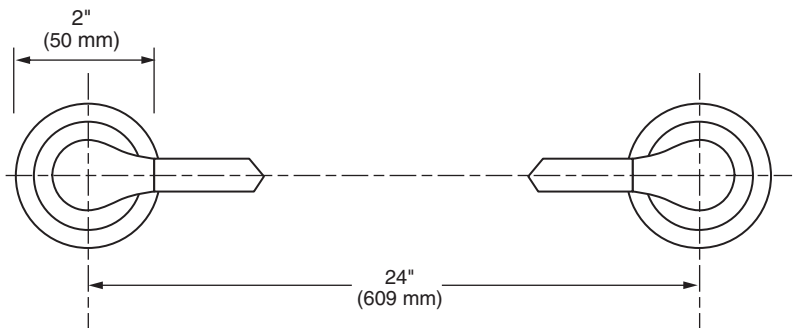

MODEL NUMBER:

- ☐ 7105.018 - 18" Towel Bar
- ☐ 7105.024 - 24" Towel Bar

Available Finishes

002	Polished Chrome
295	PVD Brushed Nickel

PRODUCT FEATURES:

Materials of Construction: Metal construction for durability & long life. Brass rod.

Concealed Mounting: No exposed set screws.

Easy to Install

SUGGESTED SPECIFICATION

18" and 24" Towel Bar shall feature metal construction. Rod shall be brass. Shall feature concealed mounting with no exposed set screws. Towel Bar shall be American Standard Model # 7105.....

MODEL NUMBER:

□ 7105.190 - Towel Ring

Available Finishes

002	Polished Chrome
295	PVD Brushed Nickel

PRODUCT FEATURES:

Materials of Construction: Metal construction for durability & long life. Bushing on towel ring to prevent scratching and squeaking

Concealed Mounting: No exposed set screws.

Easy to Install

SUGGESTED SPECIFICATION

Towel Ring shall feature metal construction. Shall feature concealed mounting with no exposed set screws. Towel Ring shall be American Standard Model # 7105.190.____.