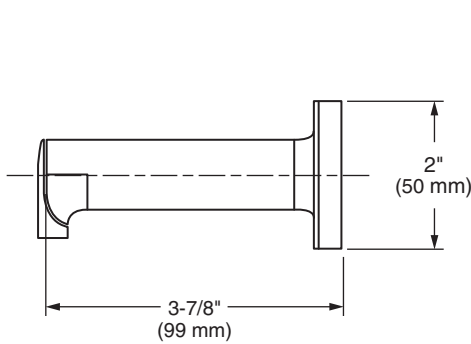

MODEL NUMBER:

- ☐ 7105.018 - 18" Towel Bar
- ☐ 7105.024 - 24" Towel Bar

Available Finishes

002	Polished Chrome
295	PVD Brushed Nickel

PRODUCT FEATURES:

Materials of Construction: Metal construction for durability & long life. Brass rod.

Concealed Mounting: No exposed set screws.

Easy to Install

SUGGESTED SPECIFICATION

18" and 24" Towel Bar shall feature metal construction. Rod shall be brass. Shall feature concealed mounting with no exposed set screws. Towel Bar shall be American Standard Model # 7105.....

MODEL NUMBER:

□ 7105.190 - Towel Ring

Available Finishes

002	Polished Chrome
295	PVD Brushed Nickel

PRODUCT FEATURES:

Materials of Construction: Metal construction for durability & long life. Bushing on towel ring to prevent scratching and squeaking

Concealed Mounting: No exposed set screws.

Easy to Install

SUGGESTED SPECIFICATION

Towel Ring shall feature metal construction. Shall feature concealed mounting with no exposed set screws. Towel Ring shall be American Standard Model # 7105.190.____.