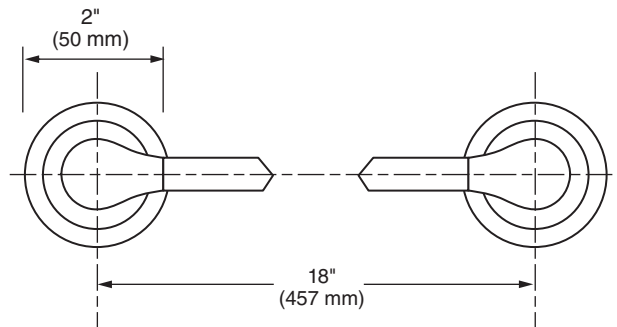

MODEL NUMBER:

- ☐ 7105.018 - 18" Towel Bar
- ☐ 7105.024 - 24" Towel Bar

Available Finishes

002	Polished Chrome
295	PVD Brushed Nickel

PRODUCT FEATURES:

Materials of Construction: Metal construction for durability & long life. Brass rod.

Concealed Mounting: No exposed set screws.

Easy to Install

SUGGESTED SPECIFICATION

18" and 24" Towel Bar shall feature metal construction. Rod shall be brass. Shall feature concealed mounting with no exposed set screws. Towel Bar shall be American Standard Model # 7105.....

MODEL NUMBER:

□ 7105.190 - Towel Ring

Available Finishes

002	Polished Chrome
295	PVD Brushed Nickel

PRODUCT FEATURES:

Materials of Construction: Metal construction for durability & long life. Bushing on towel ring to prevent scratching and squeaking

Concealed Mounting: No exposed set screws.

Easy to Install

SUGGESTED SPECIFICATION

Towel Ring shall feature metal construction. Shall feature concealed mounting with no exposed set screws. Towel Ring shall be American Standard Model # 7105.190.____.