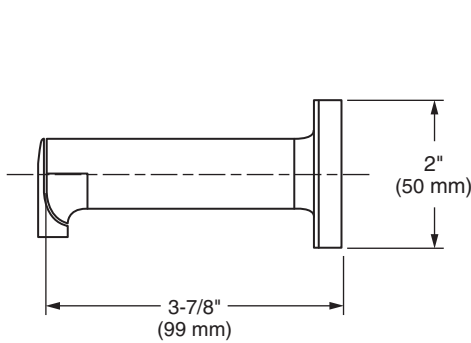

MODEL NUMBER:

- ☐ 7105.018 - 18" Towel Bar
- ☐ 7105.024 - 24" Towel Bar

Available Finishes

002	Polished Chrome
295	PVD Brushed Nickel

PRODUCT FEATURES:

Materials of Construction: Metal construction for durability & long life. Brass rod.

Concealed Mounting: No exposed set screws.

Easy to Install

SUGGESTED SPECIFICATION

18" and 24" Towel Bar shall feature metal construction. Rod shall be brass. Shall feature concealed mounting with no exposed set screws. Towel Bar shall be American Standard Model # 7105.....

MODEL NUMBER:

□ 7105.190 - Towel Ring

Available Finishes

002	Polished Chrome
295	PVD Brushed Nickel

PRODUCT FEATURES:

Materials of Construction: Metal construction for durability & long life. Bushing on towel ring to prevent scratching and squeaking

Concealed Mounting: No exposed set screws.

Easy to Install

SUGGESTED SPECIFICATION

Towel Ring shall feature metal construction. Shall feature concealed mounting with no exposed set screws. Towel Ring shall be American Standard Model # 7105.190.____.