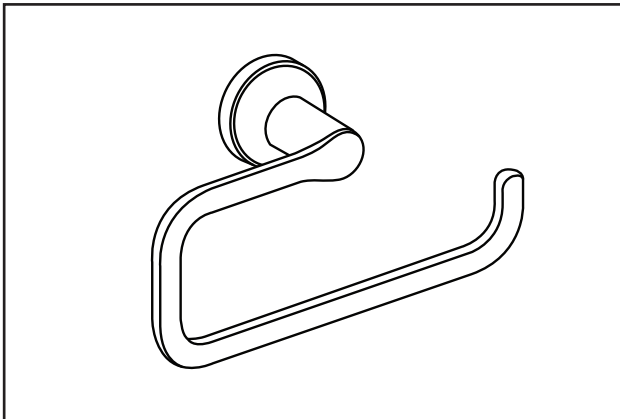

MODEL NUMBER:

- ☐ 7105.018 - 18" Towel Bar
- ☐ 7105.024 - 24" Towel Bar

Available Finishes

002	Polished Chrome
295	PVD Brushed Nickel

PRODUCT FEATURES:

Materials of Construction: Metal construction for durability & long life. Brass rod.

Concealed Mounting: No exposed set screws.

Easy to Install

SUGGESTED SPECIFICATION

18" and 24" Towel Bar shall feature metal construction. Rod shall be brass. Shall feature concealed mounting with no exposed set screws. Towel Bar shall be American Standard Model # 7105.....

MODEL NUMBER:

□ 7105.190 - Towel Ring

Available Finishes

002	Polished Chrome
295	PVD Brushed Nickel

PRODUCT FEATURES:

Materials of Construction: Metal construction for durability & long life. Bushing on towel ring to prevent scratching and squeaking

Concealed Mounting: No exposed set screws.

Easy to Install

SUGGESTED SPECIFICATION

Towel Ring shall feature metal construction. Shall feature concealed mounting with no exposed set screws. Towel Ring shall be American Standard Model # 7105.190.____.