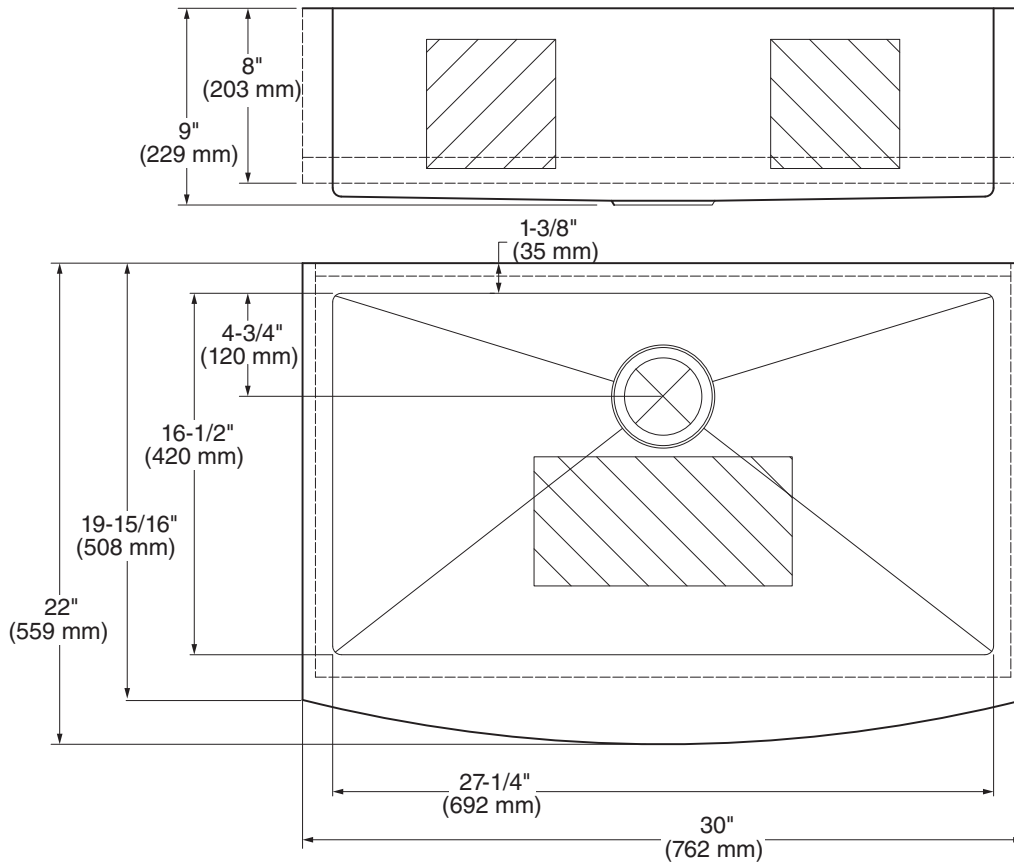

**PEKOE® 30 x 22 SINGLE BOWL
APRON FRONT KITCHEN SINK**

❑ **18SB.9302200A.075**

- Fabricated Single Bowl Stainless Steel apron front
- 18 Gauge Stainless Steel
- 9" Deep Bowl
- 10mm radius corners
- Undermount or flush mount installation
- Features SoundSecure+™ Sound Pads
- Features StoneLock™ Undercoating
- 34" (864mm) cabinet required
- Includes:
 - 7302361-401-0750A Bottom Grid
 - 9028000.075 Waste Fitting
 - Cutout template
 - Installation Instructions
- Limited Lifetime Warranty

Nominal Dimensions:

30" x 22" x 9"
(762 x 559 x 229mm)

Bowl Size:

27-1/4" (692mm) wide
16-9/16" (420mm) front to back
9" (229mm) deep

SEE REVERSE FOR ROUGHING-IN DIMENSIONS
AND PRODUCT SPECIFICATIONS

**Compliance Certifications - Meets or
Exceeds the Following Specifications:**

- ASME A112.19.3

To Be Specified:

- ❑ Color: Stainless Steel .075

NOTES:

* DIMENSIONS SHOWN FOR LOCATION OF SUPPLIED AND "P" TRAP ARE SUGGESTED.
 FITTINGS NOT INCLUDED WITH FIXTURE AND MUST BE ORDERED SEPARATELY.
 SEALING COMPOUND SUPPLIED BY OTHERS.

IMPORTANT: Dimensions of fixtures are nominal and may vary within the range of tolerances established by ANSI Standard A112.19.3.
 These measurements are subject to change or cancellation. No responsibility is assumed for use of superseded or voided pages.