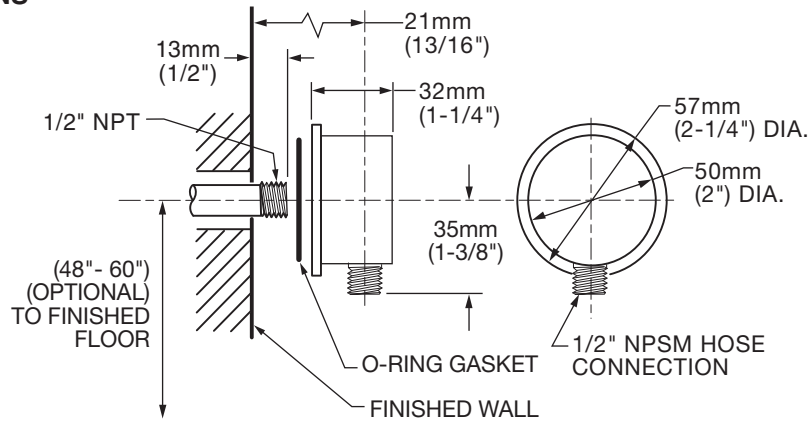

PART #	DESCRIPTION	AVAILABLE FINISHES
 <p>8888.068</p>	<p>ROUND WALL SUPPLY</p> <ul style="list-style-type: none"> • 1/2" NPT female thread • 1/2" NPSM male hose thread • Includes Check Valve 	<p>.002 Polished Chrome .295 Satin Nickel (PVD)</p>

ROUGH-IN DIMENSIONS

 <p>8888.069</p>	<p>SQUARE WALL SUPPLY</p> <ul style="list-style-type: none"> • 1/2" NPT female thread • 1/2" NPSM male hose thread • Includes Check Valve 	<p>.002 Polished Chrome .295 Satin Nickel (PVD)</p>
--	---	---

ROUGH-IN DIMENSIONS