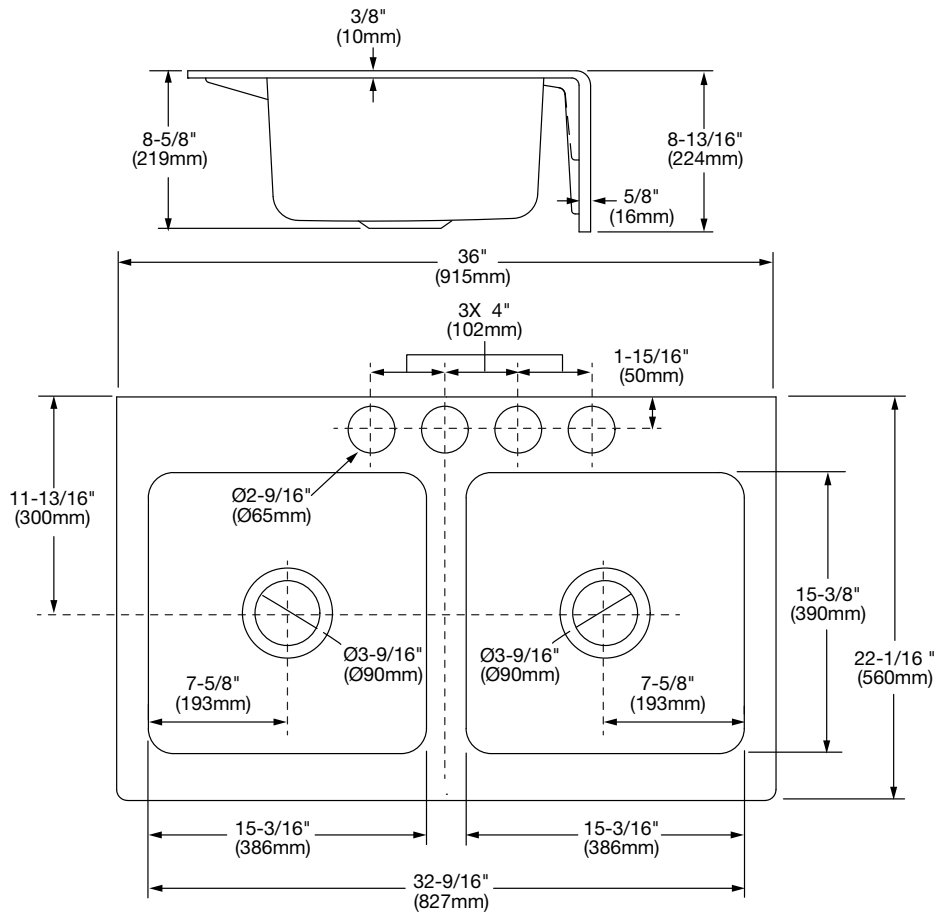

**Delancey® 36 x 22 Double Bowl  
Apron Front Cast Iron Kitchen Sink**

**□ 77DB36220A.308**

- Cast Iron Double Bowl Apron Front Sink
- Brilliant White Finish
- Under or Flush Mount Installation
- 8-5/8" deep bowls
- 4 oversized undermount holes to assist in faucet and accessory installation
- Minimum 39" (991mm) cabinet required
- Limited Lifetime Warranty

**Nominal Dimensions:**

36" x 22-1/16" x 8-5/8"  
(915 x 560 x 219mm)

**Each Bowl Size:**

15-3/16" (386mm) wide  
15-3/8" (390mm) front to back  
8-5/8" (219mm) deep

**Compliance Certifications - Meets or  
Exceeds the Following Specifications:**

• **SINK:**

ASME A112.19.1 / CSA B45.2

SEE REVERSE FOR ROUGHING-IN  
DIMENSIONS AND PRODUCT SPECIFICATIONS

**To Be Specified:**

- Color: Brilliant White .308

**Optional Accessories:**

Stainless Steel Bottom Grids (2) 8431000.075  
Stainless Steel Waste Fitting 9028000.075

**NOTES:**

\* DIMENSIONS SHOWN FOR LOCATION OF SUPPLIES AND "P" TRAP ARE SUGGESTED.  
FITTINGS NOT INCLUDED WITH FIXTURE AND MUST BE ORDERED SEPARATELY.  
SEALING COMPOUND SUPPLIED BY OTHERS.

**IMPORTANT:** Dimensions of fixtures are nominal and may vary within the range of tolerances established by ASME A112.19.1 / CSA B45.2.  
These measurements are subject to change or cancellation. No responsibility is assumed for use of superseded or voided pages.