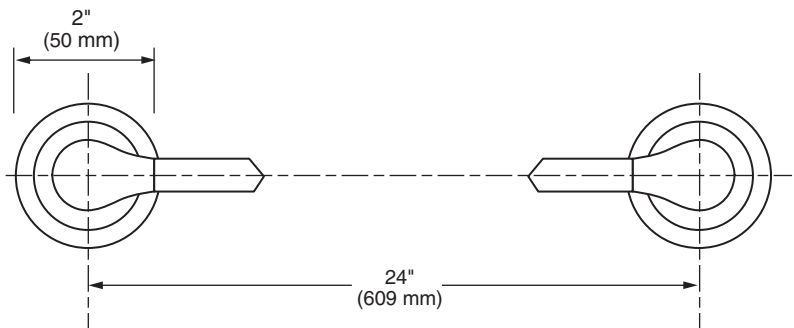

**MODEL NUMBER:**

- ☐ 7105.018 - 18" Towel Bar
- ☐ 7105.024 - 24" Towel Bar

**Available Finishes**

002	Polished Chrome
295	PVD Brushed Nickel
243	Matte Black

**PRODUCT FEATURES:**

**Materials of Construction:** Metal construction for durability & long life. Brass rod.

**Concealed Mounting:** No exposed set screws.

**Easy to Install**

**SUGGESTED SPECIFICATION**

18" and 24" Towel Bar shall feature metal construction. Rod shall be brass. Shall feature concealed mounting with no exposed set screws. Towel Bar shall be American Standard Model # 7105. ....