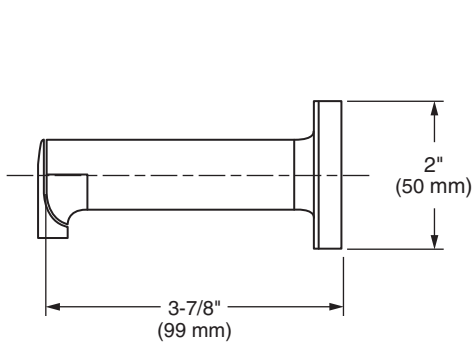

**MODEL NUMBER:**

- ☐ 7105.018 - 18" Towel Bar
- ☐ 7105.024 - 24" Towel Bar

**Available Finishes**

002	Polished Chrome
295	PVD Brushed Nickel
243	Matte Black

**PRODUCT FEATURES:**

**Materials of Construction:** Metal construction for durability & long life. Brass rod.

**Concealed Mounting:** No exposed set screws.

**Easy to Install**

**SUGGESTED SPECIFICATION**

18" and 24" Towel Bar shall feature metal construction. Rod shall be brass. Shall feature concealed mounting with no exposed set screws. Towel Bar shall be American Standard Model # 7105. ....