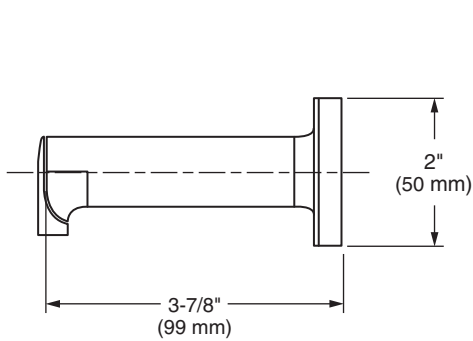

**MODEL NUMBER:**

- ☐ 7105.018 - 18" Towel Bar
- ☐ 7105.024 - 24" Towel Bar

**Available Finishes**

002	Polished Chrome
295	PVD Brushed Nickel
243	Matte Black

**PRODUCT FEATURES:**

**Materials of Construction:** Metal construction for durability & long life. Brass rod.

**Concealed Mounting:** No exposed set screws.

**Easy to Install**

**SUGGESTED SPECIFICATION**

18" and 24" Towel Bar shall feature metal construction. Rod shall be brass. Shall feature concealed mounting with no exposed set screws. Towel Bar shall be American Standard Model # 7105. ....