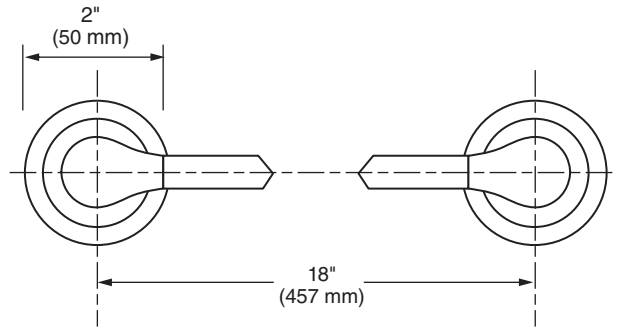

**MODEL NUMBER:**

- ☐ 7105.018 - 18" Towel Bar
- ☐ 7105.024 - 24" Towel Bar

**Available Finishes**

002	Polished Chrome
295	PVD Brushed Nickel
243	Matte Black

**PRODUCT FEATURES:**

**Materials of Construction:** Metal construction for durability & long life. Brass rod.

**Concealed Mounting:** No exposed set screws.

**Easy to Install**

**SUGGESTED SPECIFICATION**

18" and 24" Towel Bar shall feature metal construction. Rod shall be brass. Shall feature concealed mounting with no exposed set screws. Towel Bar shall be American Standard Model # 7105. ....