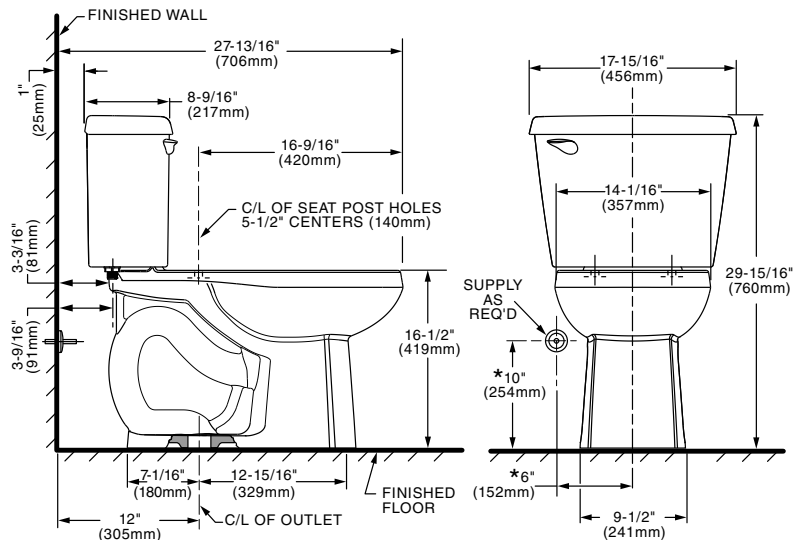

**Compliance Certifications -
Meets or Exceeds the Following
Specifications:**

- ASME A112.19.2/CSA B45.1 for Vitreous China Fixtures

To Be Specified:

- ☐ Color: ☐ White
- ☐ Seat: Recommend American Standard slow-close seat and cover such as model 5503B.00B
- ☐ Supply with stop:

NOTES:

This combination is designed to rough-in at a minimum dimension of 305 mm (12") from finished wall to C/L outlet.

* Dimension shown for location of supply is suggested.

Supply not included with fixture and must be ordered separately.

IMPORTANT: Dimensions of fixtures are nominal and may vary within the range of tolerance established by ANSI Standard A112.19.2

These measurements are subject to change or cancellation.

No responsibility is assumed for use of superseded or voided pages.

Meets B651-12 Barrier Free code. Check local codes.

Meets the American Disabilities Act Guidelines and ANSI A117.1 Requirements for the physically challenged.