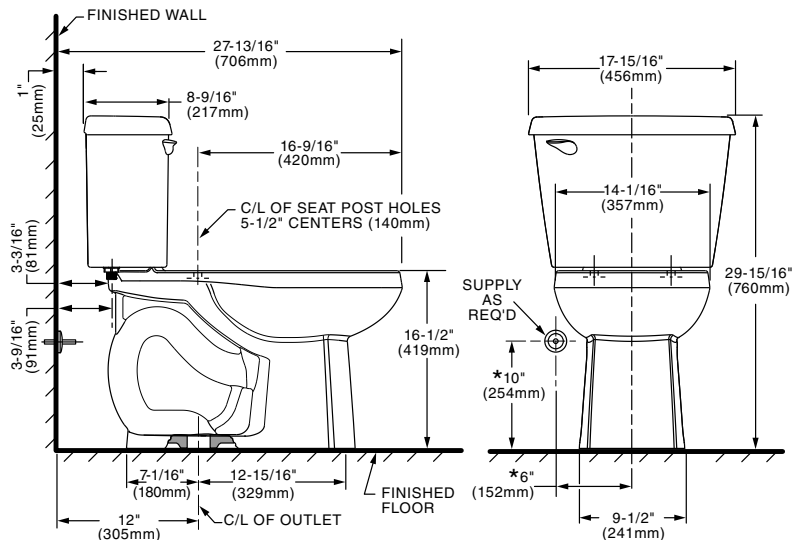

**Colony® 3 Chair Height Round Front
12" Rough Toilet**

- ❑ **250BA104**
 - Combination bowl and tank, less seat
 - High Efficiency Toilet (HET), ultra-low consumption (4.8 Lpf/1.28 gpf), utilizes 20% less water
 - Meets EPA WaterSense® criteria
 - PowerWash® rim scrubs bowl with each flush
 - 3" flush valve with 2" trapway for optimal flushing performance
 - 12" (305mm) rough-in
 - Generous 9" x 8" water surface area
 - Color matched trip lever is supplied
 - Limited lifetime warranty on chinaware, limited 5 year warranty on all mechanical parts and limited 1 year warranty on seat which is purchased separately

- ❑ **50BA105** Same as above except with trip lever on right side
- ❑ **3437B101** Chair Height Round Front Bowl
- ❑ **4425A104** Tank

Nominal Dimensions:
27-13/16" x 17-15/16" x 29-15/16"
(706 x 456 x 760mm)

Fixture only. Toilet seat, wax ring and supply line are purchased separately.

Alternative Tank Configurations Available:

- ❑ **4425A154** Tank complete with Aquaguard Liner
- ❑ **4425A105** Tank complete with trip lever located on right side

NOTES:

This combination is designed to rough-in at a minimum dimension of 305 mm (12") from finished wall to C/L outlet.
* Dimension shown for location of supply is suggested.
Supply not included with fixture and must be ordered separately.