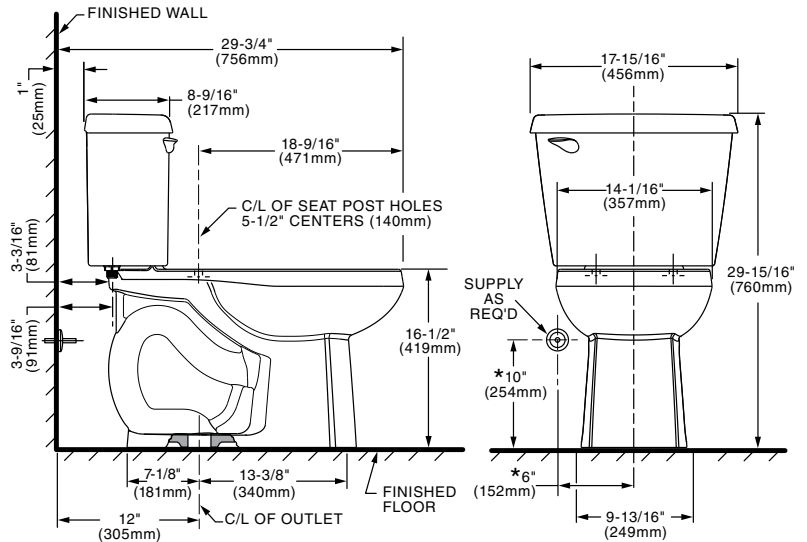

**Compliance Certifications -
Meets or Exceeds the Following
Specifications:**

- ASME A112.19.2/CSA B45.1 for Vitreous China Fixtures

To Be Specified:

- ❑ Color: ❑ White
- ❑ Seat: Recommend American Standard slow-close seat and cover such as model 5503A.00B
- ❑ Supply with stop:

NOTES:

This combination is designed to rough-in at a minimum dimension of 305 mm (12") from finished wall to C/L outlet.
* Dimension shown for location of supply is suggested.
Supply not included with fixture and must be ordered separately.

IMPORTANT: Dimensions of fixtures are nominal and may vary within the range of tolerance established by ANSI Standard A112.19.2. These measurements are subject to change or cancellation. No responsibility is assumed for use of superseded or voided pages.

Meets B651-12 Barrier Free code. Check local codes.

Meets the American Disabilities Act Guidelines and ANSI A117.1 Requirements for the physically challenged.