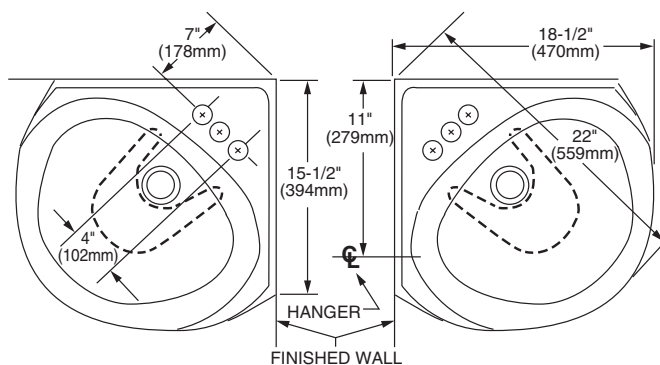

CORNICE WALL-HUNG LAVATORY

- Wall-hung corner sink
- Vitreous china
- Two front overflows
- Supplied with wall hanger
- Faucet ledge
- Rim slants toward basin for quick drainage

0611.004 Faucet holes on 102mm (4") centers

0611.001 Single center faucet hole

Nominal Dimensions:

394 x 394mm
(15-1/2" x 15-1/2")

Bowl sizes:

356mm (14") wide,
305mm (12") front to back,
165-178mm (6-1/2" - 7") deep

Compliance Certifications -

Meets or Exceeds the Following Specifications:

- ASME A112.19.2 for Vitreous China Fixture

To Be Specified:

- Color: White
- Faucet*:
- Faucet Finish:
- Supplies with Stop:
- 1-1/4" Trap:
- Nipple: