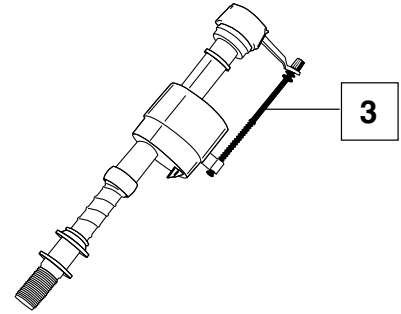

Two-Piece Cadet® PRO Toilet (4188A/4188B Tanks)

NO.	DESCRIPTION	PART #
1	Flush Valve	7381294-400.0070A
2	Flapper/Seal (included with item 1)	7381193-200.0070A
3	Inlet Valve with Metal Shank	7381548-400.0070A
4	Left-Hand Metal Trip Lever	7381231-200.XXX0A
5	12 Inch Rough Tank Cover (4188A)	735172-400.XXX
6	EZ-Install Tank to Bowl Kit	7381253-201.0070A
7	Right-Hand Metal Trip Lever	7381231-201.XXX0A
8	10-Inch Rough Tank Cover (4188B)	735173-400.XXX
9	EZ-Install Bowl Cap Kit	7381251-200.XXX0A