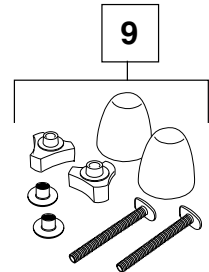

Two-Piece Cadet® PRO Toilet (4188A/4188B Tanks)

NO.	DESCRIPTION	PART #
1	Flush Valve	7381294-400.0070A
2	Flapper/Seal (included with item 1)	7381193-200.0070A
3	Inlet Valve with Metal Shank	7381548-400.0070A
4	Left-Hand Metal Trip Lever	7381231-200.XXX0A
5	12 Inch Rough Tank Cover (4188A)	735172-400.XXX
6	EZ-Install Tank to Bowl Kit	7381253-201.0070A
7	Right-Hand Metal Trip Lever	7381231-201.XXX0A
8	10-Inch Rough Tank Cover (4188B)	735173-400.XXX
9	EZ-Install Bowl Cap Kit	7381251-200.XXX0A