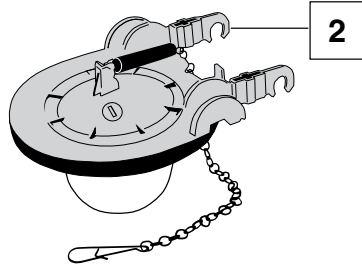

Two-Piece Cadet® PRO Toilet (4188A/4188B Tanks)

NO.	DESCRIPTION	PART #
1	Flush Valve	7381294-400.0070A
2	Flapper/Seal (included with item 1)	7381193-200.0070A
3	Inlet Valve with Metal Shank	7381548-400.0070A
4	Left-Hand Metal Trip Lever	7381231-200.XXX0A
5	12 Inch Rough Tank Cover (4188A)	735172-400.XXX
6	EZ-Install Tank to Bowl Kit	7381253-201.0070A
7	Right-Hand Metal Trip Lever	7381231-201.XXX0A
8	10-Inch Rough Tank Cover (4188B)	735173-400.XXX
9	EZ-Install Bowl Cap Kit	7381251-200.XXX0A