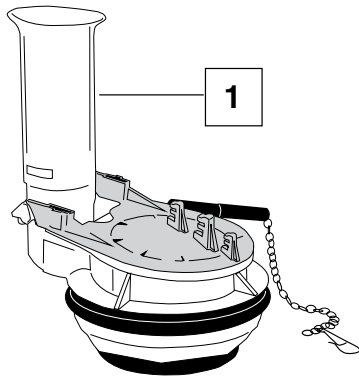

Two-Piece Cadet® PRO Toilet (4188A/4188B Tanks)

NO.	DESCRIPTION	PART #
1	Flush Valve	7381294-400.0070A
2	Flapper/Seal (included with item 1)	7381193-200.0070A
3	Inlet Valve with Metal Shank	7381548-400.0070A
4	Left-Hand Metal Trip Lever	7381231-200.XXX0A
5	12 Inch Rough Tank Cover (4188A)	735172-400.XXX
6	EZ-Install Tank to Bowl Kit	7381253-201.0070A
7	Right-Hand Metal Trip Lever	7381231-201.XXX0A
8	10-Inch Rough Tank Cover (4188B)	735173-400.XXX
9	EZ-Install Bowl Cap Kit	7381251-200.XXX0A