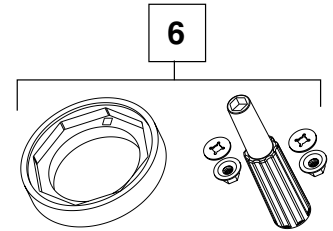

Two-Piece Cadet® PRO Toilet (4188A/4188B Tanks)

NO.	DESCRIPTION	PART #
1	Flush Valve	7381294-400.0070A
2	Flapper/Seal (included with item 1)	7381193-200.0070A
3	Inlet Valve with Metal Shank	7381548-400.0070A
4	Left-Hand Metal Trip Lever	7381231-200.XXX0A
5	12 Inch Rough Tank Cover (4188A)	735172-400.XXX
6	EZ-Install Tank to Bowl Kit	7381253-201.0070A
7	Right-Hand Metal Trip Lever	7381231-201.XXX0A
8	10-Inch Rough Tank Cover (4188B)	735173-400.XXX
9	EZ-Install Bowl Cap Kit	7381251-200.XXX0A