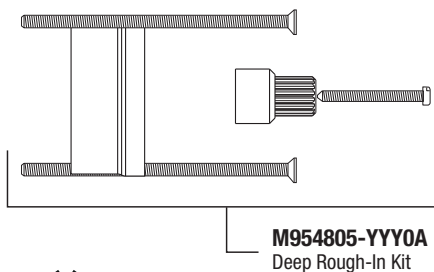

PURCHASE SEPARATELY

**M970640-0070A**  
Back-to-Back  
Cartridge

**M970410-0070A**  
Cartridge

**078016-0020A**  
Escutcheon Screw

**M907858-YYY0A**  
Escutcheon

**M907414-YYY0A**  
Decorative Ring

**M907050-YYY0A**  
Cover

**M970457-0070A**  
Adaptor Kit

**M970093-YYY0A**  
Handle Kit

**8888101.YYY**  
Tub Spout

PURCHASE SEPARATELY

**M954805-YYY0A**  
Deep Rough-In Kit

PART OF **LIXIL**