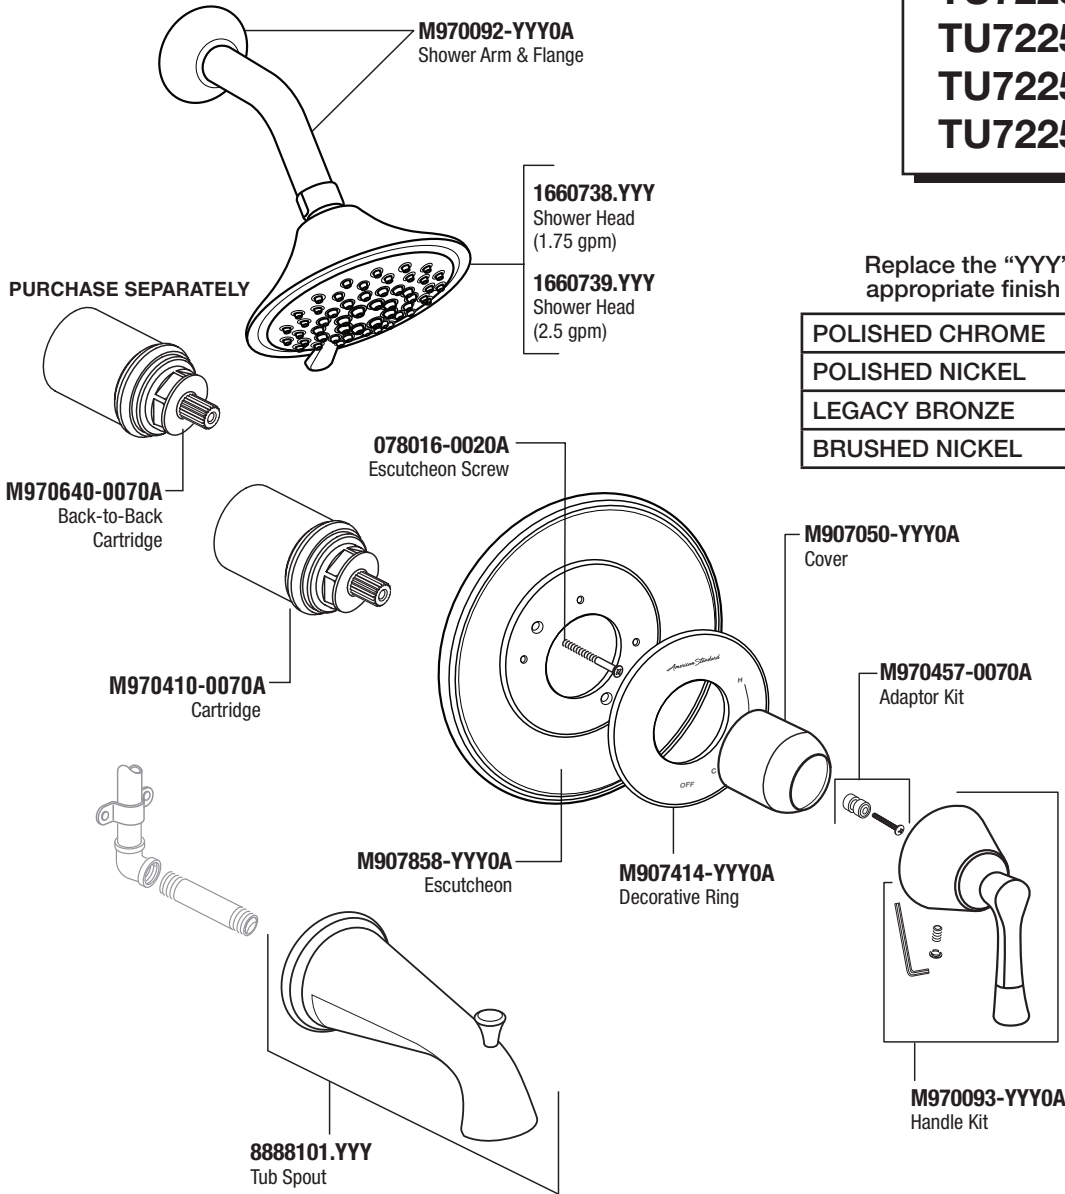

## Estate® Pressure Balancing Bath and Shower Trim Kit

MODEL NUMBER

**TU722500**  
**TU722501**  
**TU722502**  
**TU722507**  
**TU722508**

Replace the "YYY" with appropriate finish code

POLISHED CHROME	002
POLISHED NICKEL	013
LEGACY BRONZE	278
BRUSHED NICKEL	295

PURCHASE SEPARATELY

**M970640-0070A**  
Back-to-Back  
Cartridge

**M970410-0070A**  
Cartridge

**078016-0020A**  
Escutcheon Screw

**M907858-YYY0A**  
Escutcheon

**M907414-YYY0A**  
Decorative Ring

**M907050-YYY0A**  
Cover

**M970457-0070A**  
Adaptor Kit

**M970093-YYY0A**  
Handle Kit

**8888101.YYY**  
Tub Spout

PURCHASE SEPARATELY

**M954805-YYY0A**  
Deep Rough-In Kit

PART OF **LIXIL**