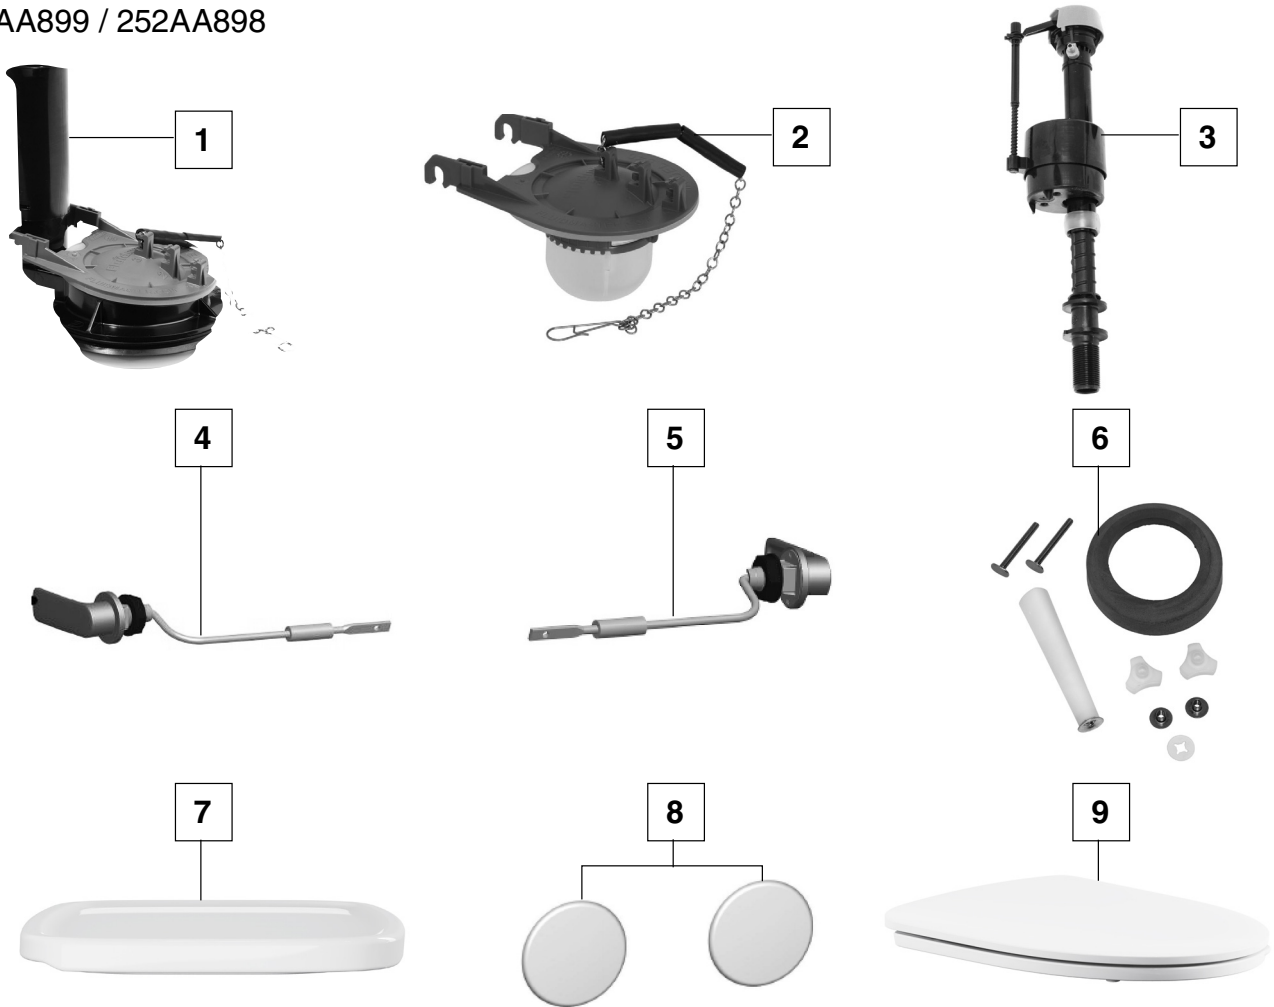

**Aspirations™ Two-Piece Skirted Toilet**  
252AA899 / 252AA898

NO.	DESCRIPTION	PART #
1	3-Inch Flush Valve Assembly	7381294-400.0070A
2	3-Inch Flapper/Seal (included with Item 1)	7381193-200.0070A
3	Inlet Valve	7381125-400.0070A
4	Left-Hand Trip Lever	7381987-100.XXX0A
5	Right-Hand Trip Lever	7381987-101.XXX0A
6	EZ-Install Kit (includes tank gasket)	7381168-200.0070A
7	Aspirations Tank Cover (for 4448A Tanks)	735232-400.XXX
8	Skirted Bowl Cap Kit	7301602-200.0200A
9	Aspirations Slow-Close Seat (packed with bowl)	5036A65G.XXX

XXX = color code (example: XXX = 020 white)