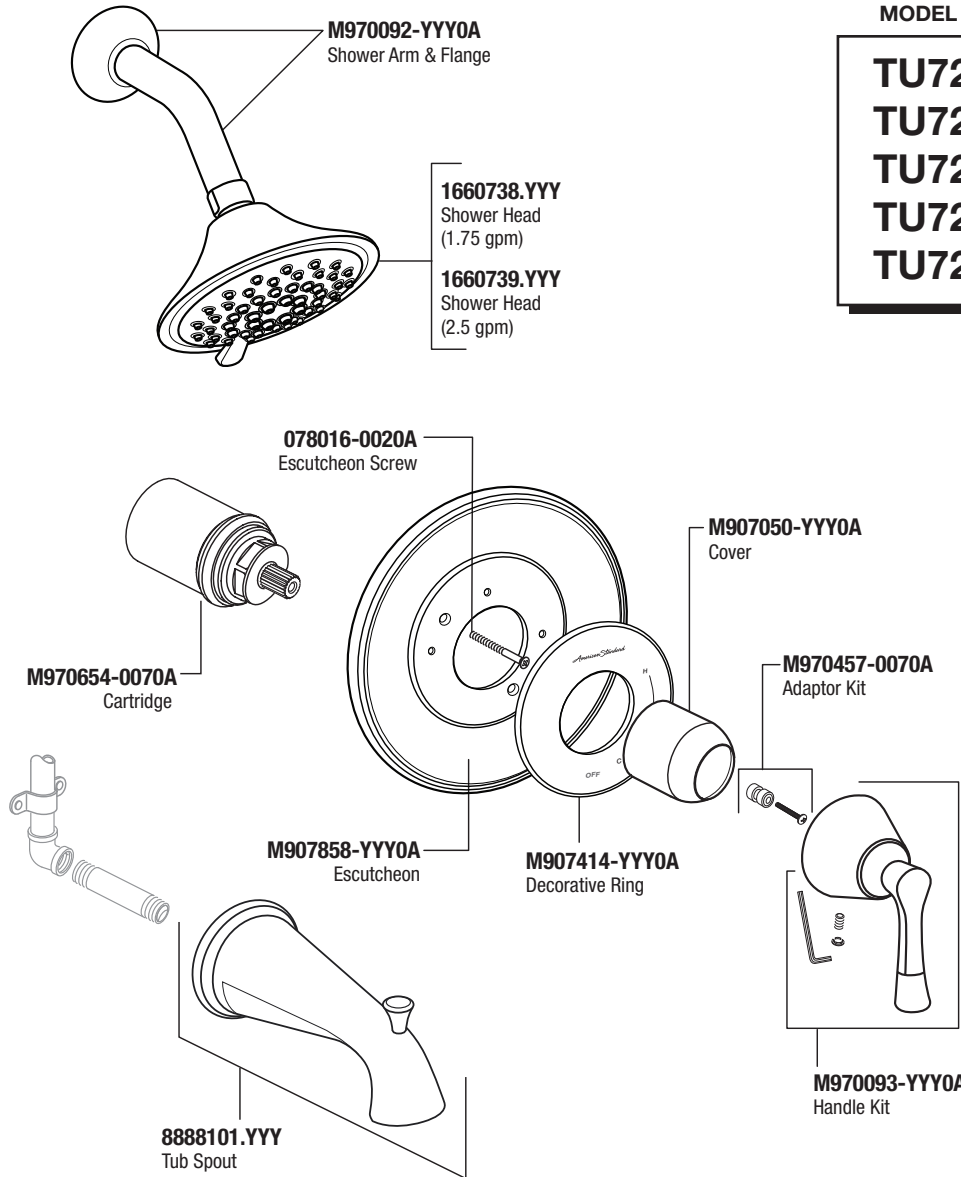

American Standard

Estate® Pressure Balancing Bath and Shower Trim Kit

MODEL NUMBER

TU722500
TU722501
TU722502
TU722507
TU722508

PURCHASE SEPARATELY

M970649-YYY0A
Deep Rough-in Kit

Replace the "YYY" with appropriate finish code

POLISHED CHROME	002
POLISHED NICKEL	013
LEGACY BRONZE	278
BRUSHED NICKEL	295

HOT LINE FOR HELP

For toll-free information and answers to your questions, call:
1 (800) 442-1902

Mon. - Fri. 8:00 a.m. to 8:00 p.m. EST