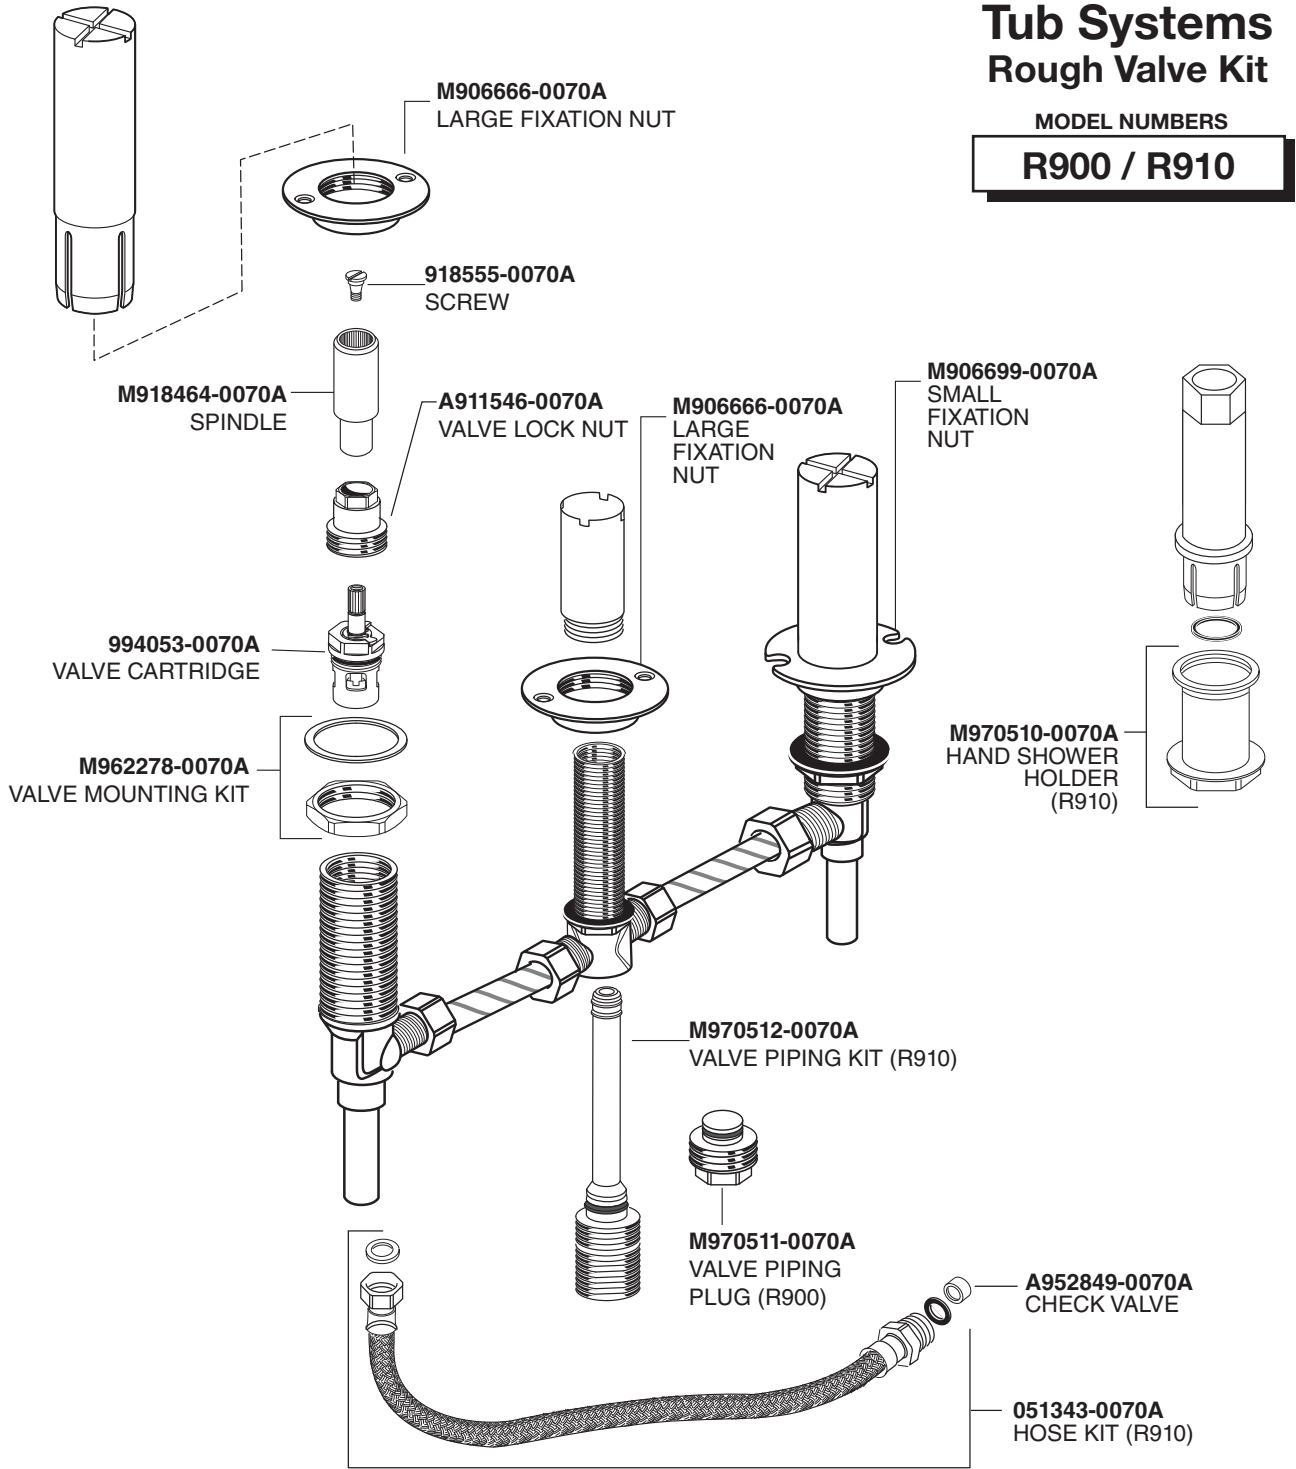

American Standard

Flash™ Deck Mount Tub Systems Rough Valve Kit

MODEL NUMBERS

R900 / R910

HOT LINE FOR HELP

For toll-free information and answers to your questions, call:
1 (800) 442-1902

Weekdays 8:00 a.m. to 6:00 p.m. EST