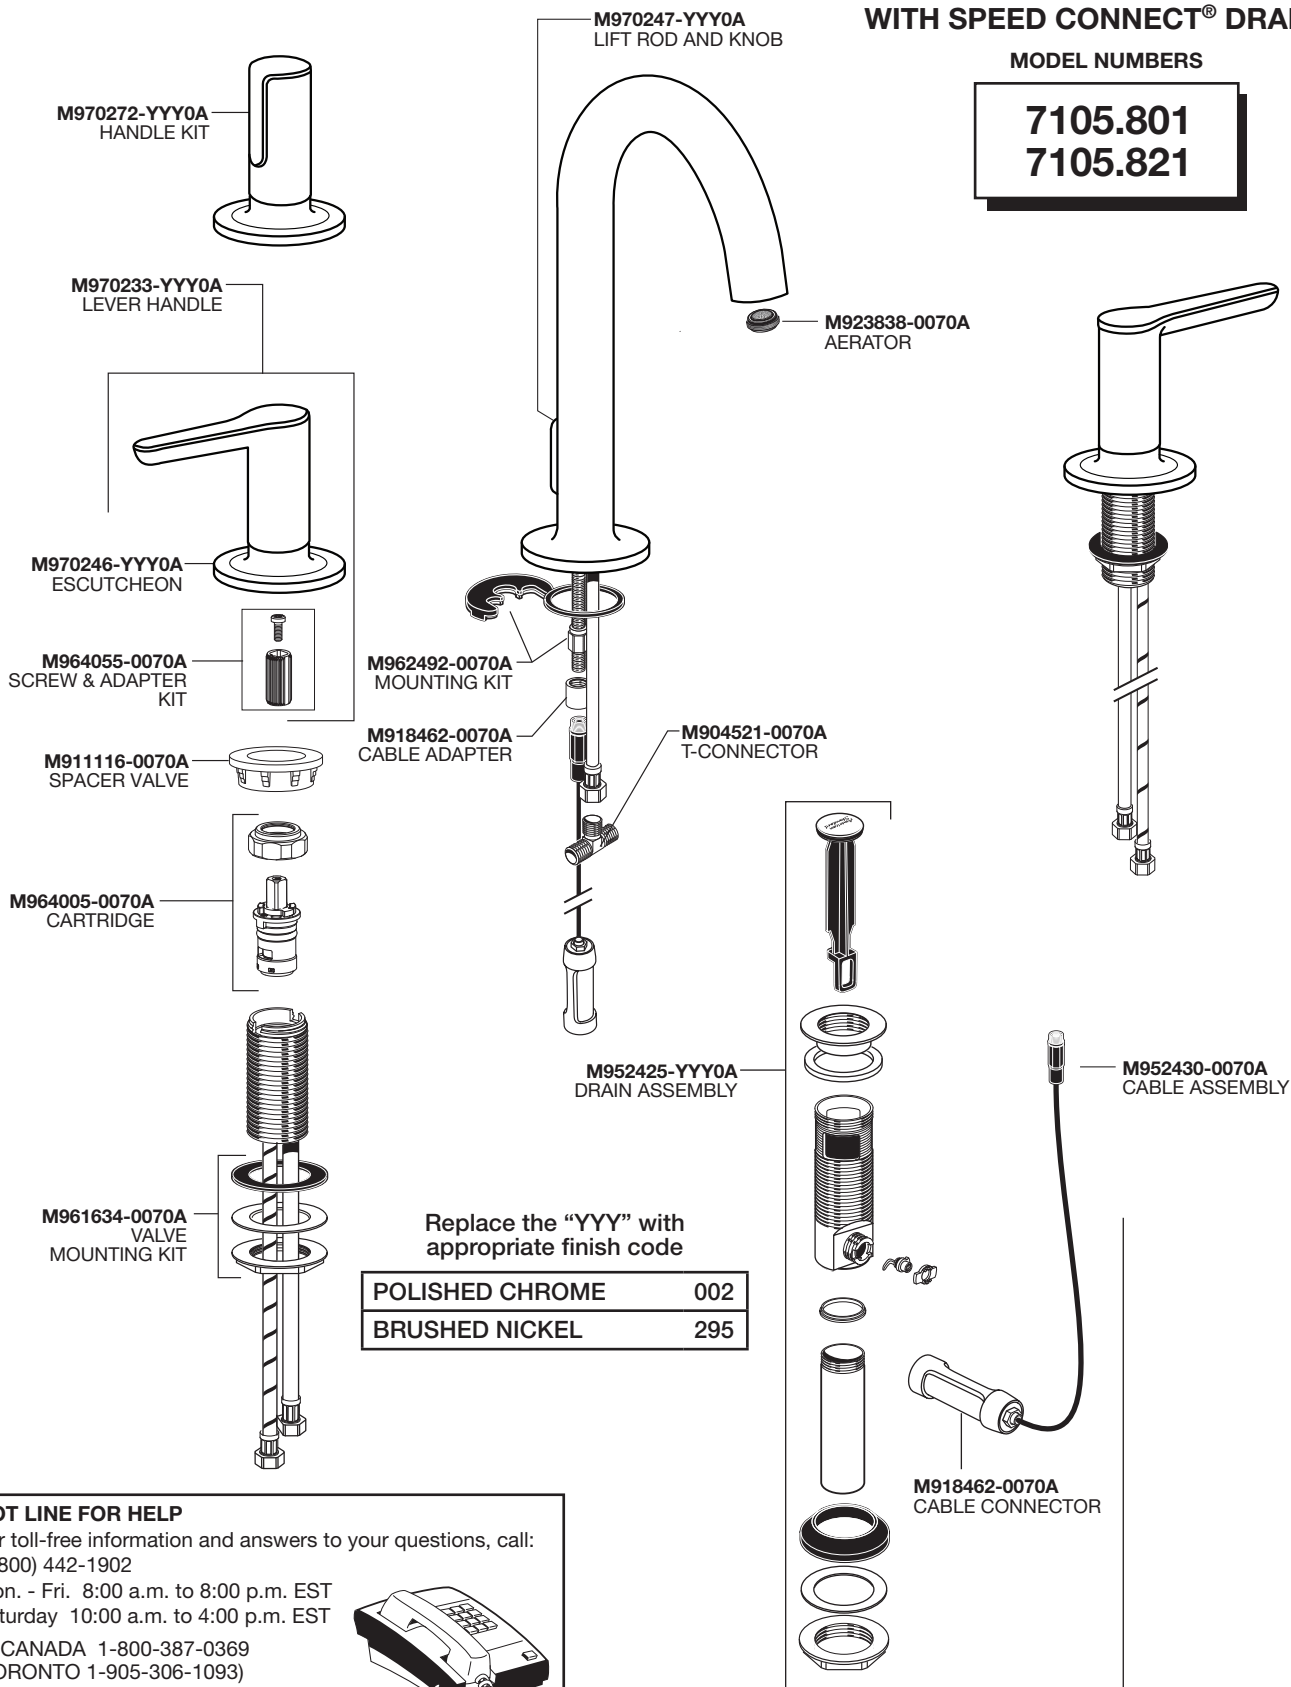

American Standard

STUDIO[®] S DUAL CONTROL WIDESPREAD LAVATORY FAUCET WITH SPEED CONNECT[®] DRAIN

MODEL NUMBERS

7105.801
7105.821

HOT LINE FOR HELP

For toll-free information and answers to your questions, call: