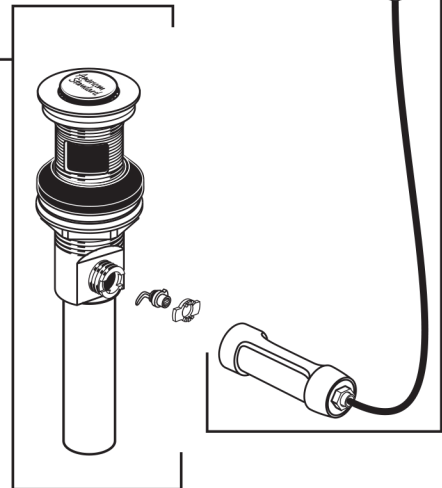

EDGEMERE™ SINGLE LEVER MONOBLOCK LAVATORY FAUCET

MODEL NUMBERS

7018.101

Replace the "YYY" with appropriate finish code

CHROME	002
BRUSHED NICKEL	295
LEGACY BRONZE	278

M970001-YYY0A
Handle Kit

M970289-YYY0A
Set Screw & Button

M918511-0070A
Cartridge Screws

M951483-0070A
Cartridge

M970274-YYY0A
Pop-up Rod Assembly

M952425-YYY0A
Drain Assembly

M970004-0070A
Aerator Kit

M970003-0070A
Mounting Kit

M952430-0070A
Cable Assembly

M970005-YYY0A
Escutcheon & Putty Plate
Optional