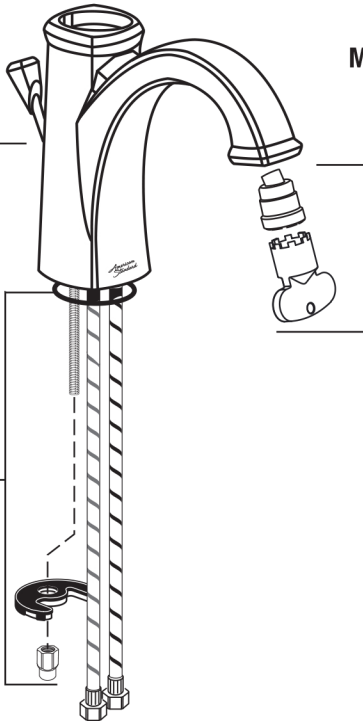

EDGEMERE™ SINGLE LEVER MONOBLOCK LAVATORY FAUCET

MODEL NUMBERS

7018.101

Replace the "YYY" with appropriate finish code

CHROME	002
BRUSHED NICKEL	295
LEGACY BRONZE	278

M970001-YYY0A
Handle Kit

M970289-YYY0A
Set Screw & Button

M918511-0070A
Cartridge Screws

M951483-0070A
Cartridge

M970274-YYY0A
Pop-up Rod Assembly

M952425-YYY0A
Drain Assembly

M970004-0070A
Aerator Kit

M970003-0070A
Mounting Kit

M952430-0070A
Cable Assembly

M970005-YYY0A
Escutcheon & Putty Plate
Optional