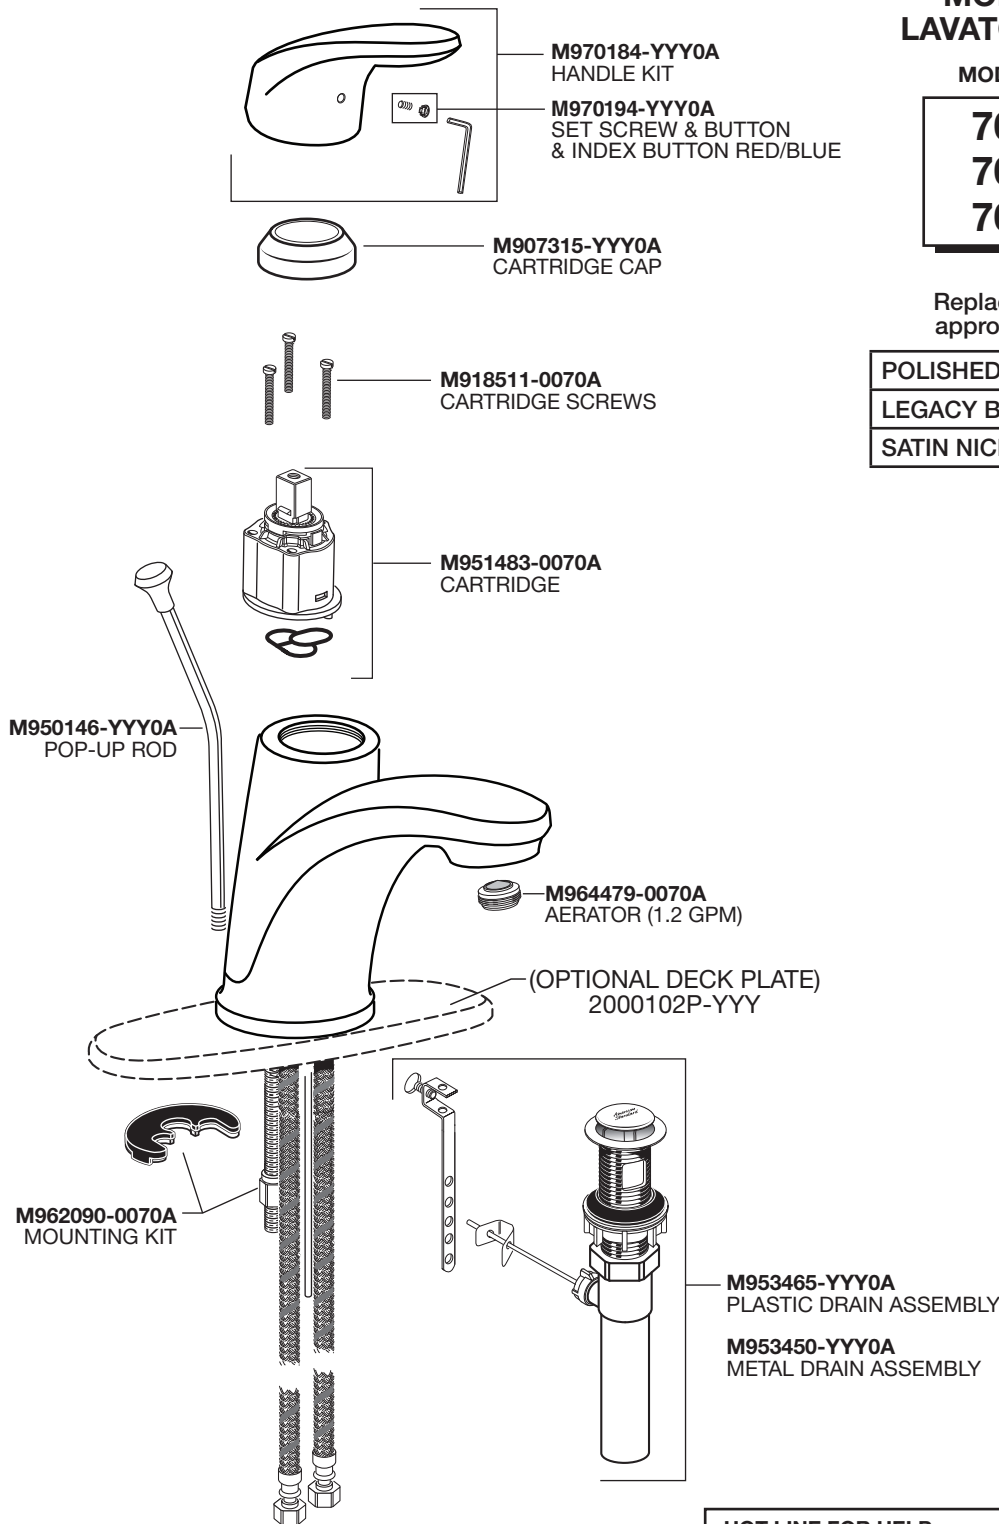

American Standard

COLONY® PRO SINGLE LEVER MONOBLOCK LAVATORY FAUCET

MODEL NUMBERS

7075.100
7075.102
7075.104

Replace the "YYY" with appropriate finish code

POLISHED CHROME	002
LEGACY BRONZE	278
SATIN NICKEL	295