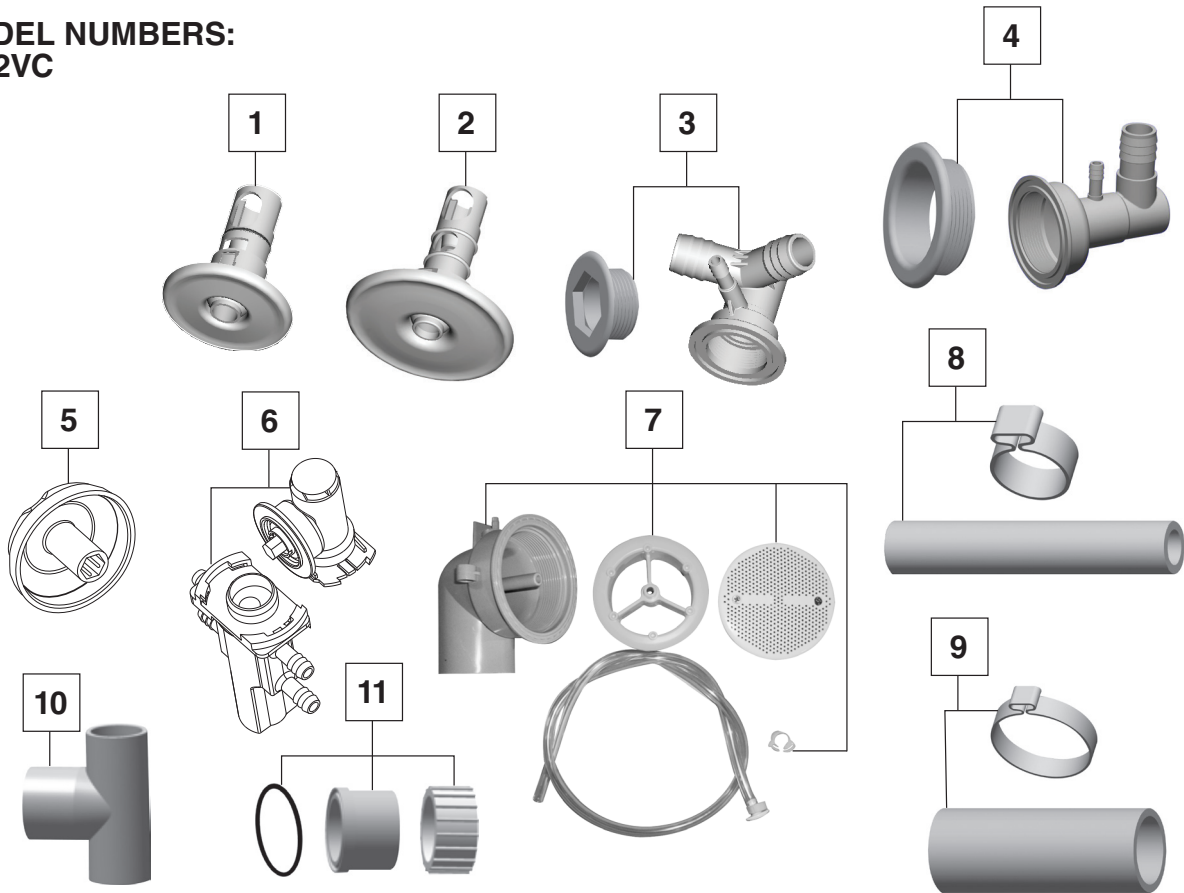

**EVOLUTION® 5' x 32" DEEP SOAK®
EVERCLEAN® WHIRLPOOL**

**MODEL NUMBERS:
2422VC**

NO.	DESCRIPTION	PART #	AVAILABLE COLOR	QTY
1	Clean Eyeball Jet Assembly — Small	754607-201.XXX0A	011, 020, 021, 222	1
2	Clean Eyeball Jet Assembly — Large	754609-201.XXX0A	011, 020, 021, 222	1
3	Kit: Clean Small Jet Body & Threaded Escutcheon, Antimicrobial PVC	755009-151.0070A	N/A	1
4	Kit: Clean Large Jet Body & Threaded Escutcheon, Antimicrobial PVC	755010-151.0070A	N/A	1
5	Submersible Air Volume Control Cap	753665-201.XXX0A	011, 020, 021, 178, 222	1
6	Kit: Submersible Air Control, Manifold & Escutcheon, Antimicrobial PVC	755012-151.0070A	N/A	1
7	Kit: NuWhirl Suction Fitting, Elbow, Body, Tubing Assembly & Clamp Antimicrobial PVC	755017-151.XXX0A	011, 020, 021, 178, 222	1
8	Kit: 3/8" Hose Kit, Antimicrobial PVC with couplings (not shown)	755026-151.0070A	N/A	2 FT
9	Kit: 1" Hose Kit, Antimicrobial PVC with couplings (not shown)	755027-151.0070A	N/A	2 FT
10	Discharge Tee Antimicrobial PVC	047438-0050C	N/A	1
11	Pump Suction/Discharge Coup Antimicrobial PVC	047186-0050C	N/A	1

Available Colors: 011 - Artic White, 020 - White, 021 - Bone, 178 - Black, 222 - Linen

**EVOLUTION® 5' x 32" DEEP SOAK®
EVERCLEAN® WHIRLPOOL**

**MODEL NUMBERS:
2422VC**

NO.	DESCRIPTION	PART #	AVAILABLE COLOR	QTY
1	Air Actuator Tubing - 3FT.	047602-0070A		1
2	Air Actuator	752439-XXX0A	011, 020, 021, 222	1
3	WOW pump – 1.4 HPR	753746-0070A		1
Available Colors: 011 - Artic White, 020 - White, 021 - Bone, 222 - Linen				