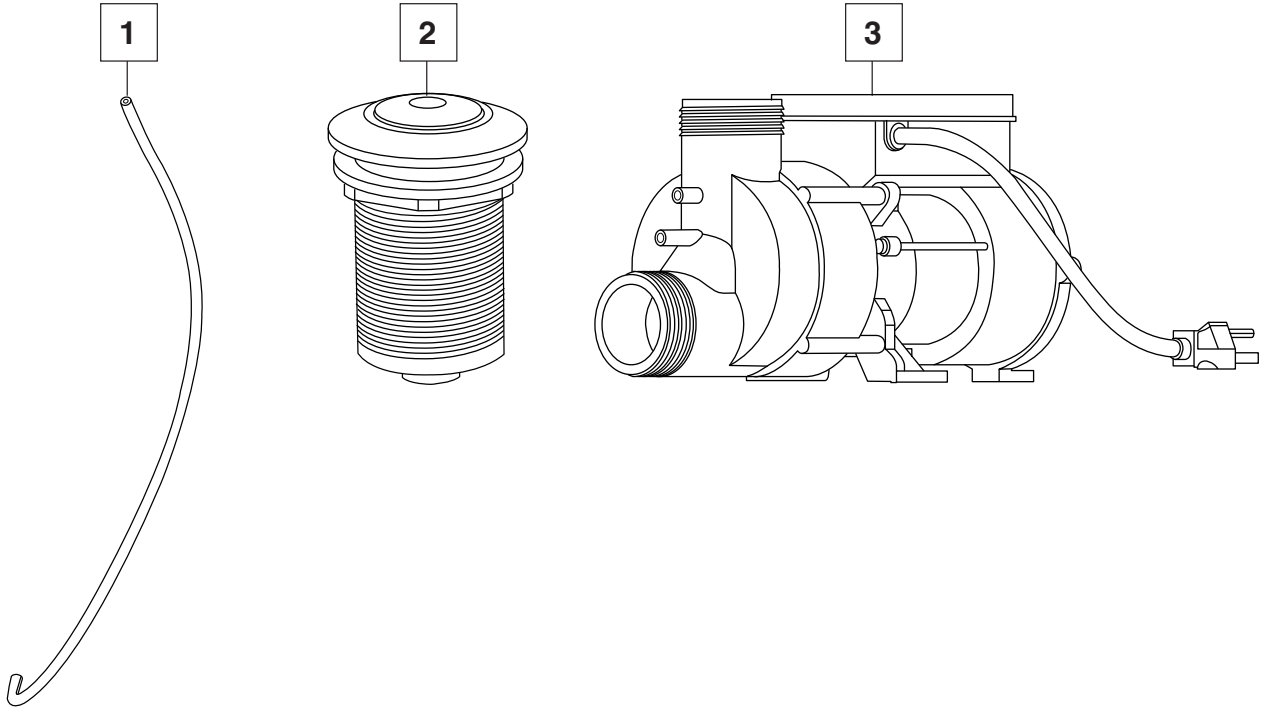

**EVOLUTION® 5' x 32" DEEP SOAK®
EVERCLEAN® WHIRLPOOL**

**MODEL NUMBERS:
2422VC**

NO.	DESCRIPTION	PART #	AVAILABLE COLOR	QTY
1	Clean Eyeball Jet Assembly — Small	754607-201.XXX0A	011, 020, 021, 222	1
2	Clean Eyeball Jet Assembly — Large	754609-201.XXX0A	011, 020, 021, 222	1
3	Kit: Clean Small Jet Body & Threaded Escutcheon, Antimicrobial PVC	755009-151.0070A	N/A	1
4	Kit: Clean Large Jet Body & Threaded Escutcheon, Antimicrobial PVC	755010-151.0070A	N/A	1
5	Submersible Air Volume Control Cap	753665-201.XXX0A	011, 020, 021, 178, 222	1
6	Kit: Submersible Air Control, Manifold & Escutcheon, Antimicrobial PVC	755012-151.0070A	N/A	1
7	Kit: NuWhirl Suction Fitting, Elbow, Body, Tubing Assembly & Clamp Antimicrobial PVC	755017-151.XXX0A	011, 020, 021, 178, 222	1
8	Kit: 3/8" Hose Kit, Antimicrobial PVC with couplings (not shown)	755026-151.0070A	N/A	2 FT
9	Kit: 1" Hose Kit, Antimicrobial PVC with couplings (not shown)	755027-151.0070A	N/A	2 FT
10	Discharge Tee Antimicrobial PVC	047438-0050C	N/A	1
11	Pump Suction/Discharge Coup Antimicrobial PVC	047186-0050C	N/A	1

Available Colors: 011 - Artic White, 020 - White, 021 - Bone, 178 - Black, 222 - Linen

**EVOLUTION® 5' x 32" DEEP SOAK®
EVERCLEAN® WHIRLPOOL**

**MODEL NUMBERS:
2422VC**

NO.	DESCRIPTION	PART #	AVAILABLE COLOR	QTY
1	Air Actuator Tubing - 3FT.	047602-0070A		1
2	Air Actuator	752439-XXX0A	011, 020, 021, 222	1
3	WOW pump – 1.4 HPR	753746-0070A		1
Available Colors: 011 - Artic White, 020 - White, 021 - Bone, 222 - Linen				