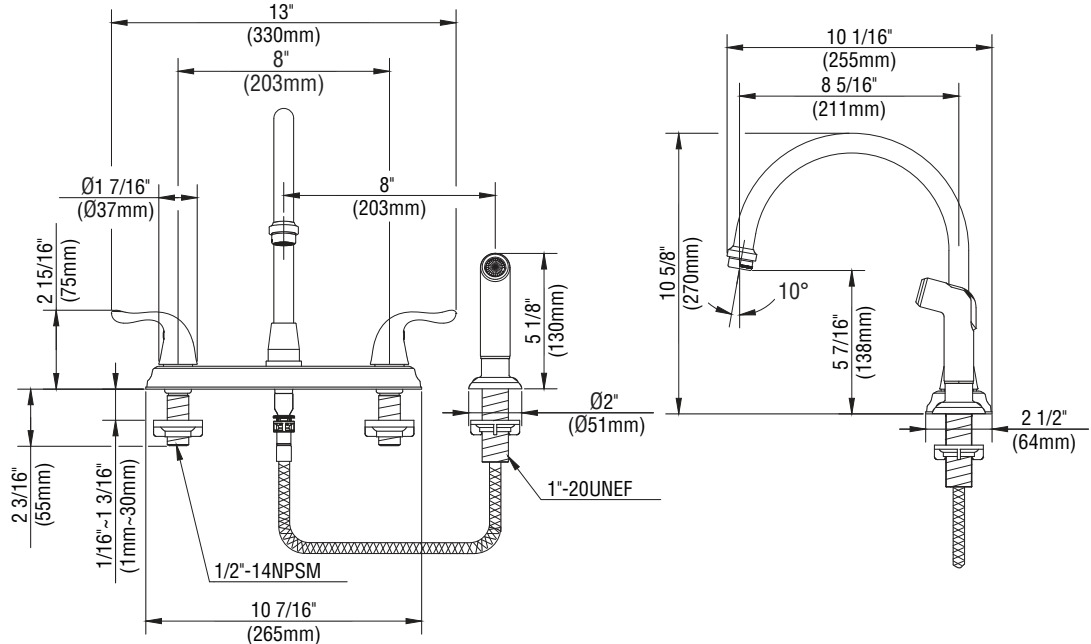

Product Specifications

Warranty and Codes

This product comes complete with installation, operating, care and maintenance instructions. This PROFLO faucet carries a limited lifetime warranty when installed in residential applications. The warranty is five years in commercial applications.

*Compliant with lead content requirements of California AB 1953.