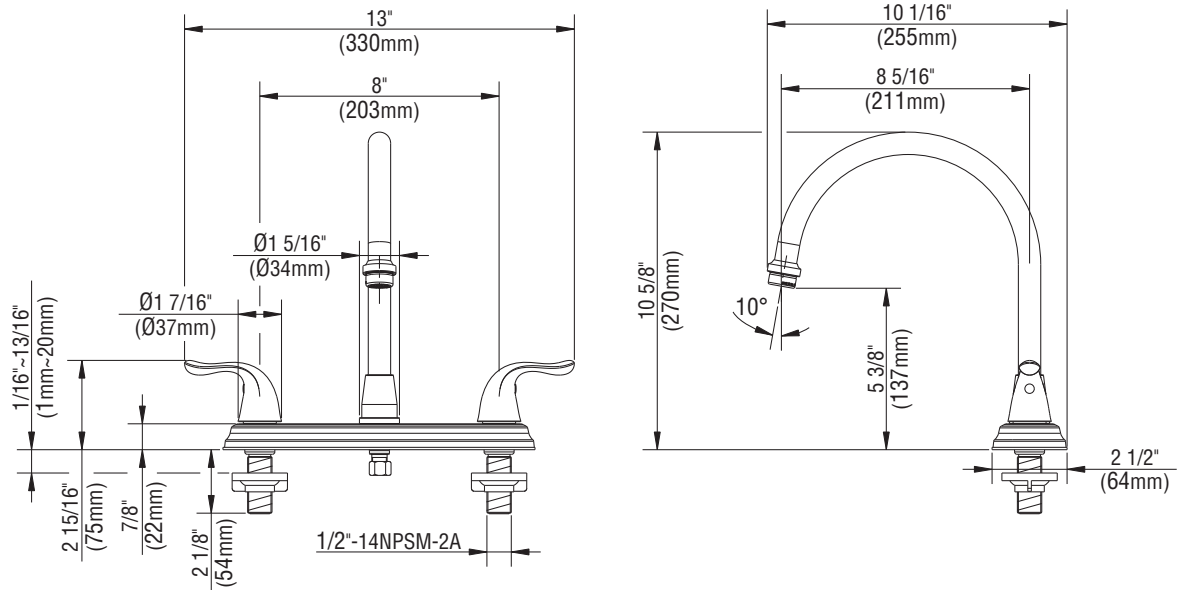

Product Specifications

Warranty and Codes

This product comes complete with installation, operating, care and maintenance instructions. This PROFLO faucet carries a limited lifetime warranty when installed in residential applications. The warranty is five years in commercial applications.

*Compliant with lead content requirements of California AB 1953.