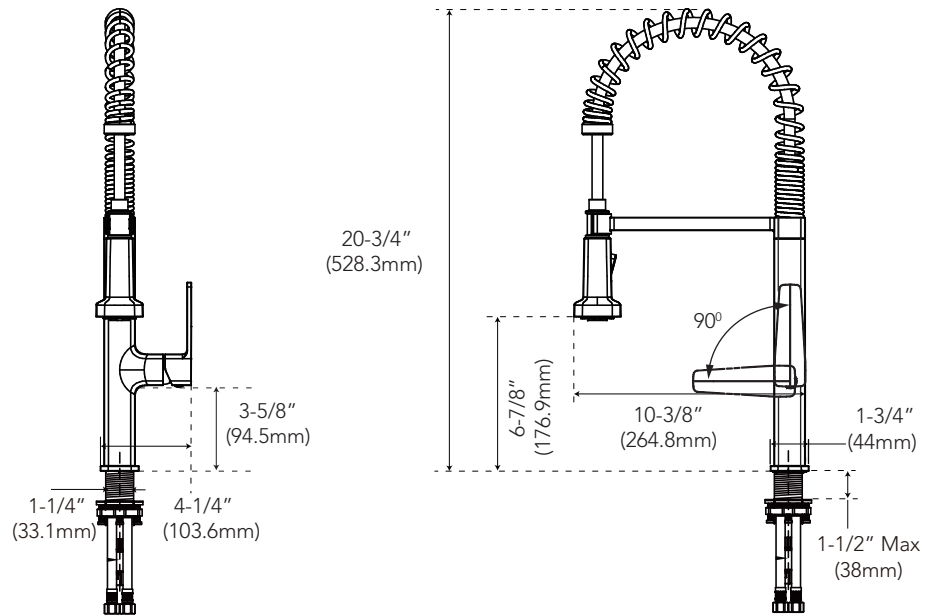

Specifications

PFXC5512 SCOVIN SINGLE HANDLE PRE-RINSE KITCHEN FAUCET

Product Features

- Ceramic disc cartridge
- Metal lever handle
- Single hole sink installation
- Max. flow rate: 1.8 gpm (6.8L/min) at 60 psi
- Two-function sprayer: stream and aerated spray
- Lifetime limited warranty
- Meets A112.18.1
- NSF 61 compliant
- UPC/IAPMO listed

Model Numbers

- PFXC5512CP Chrome
PFXC5512BN Brushed nickel
PFXC5512MB Matte black

Optional Parts

- OBPF121010910004* 8" deck plate

Product Specifications

PFX5512CP

* All measurements are nominal. Please verify before actual installation.