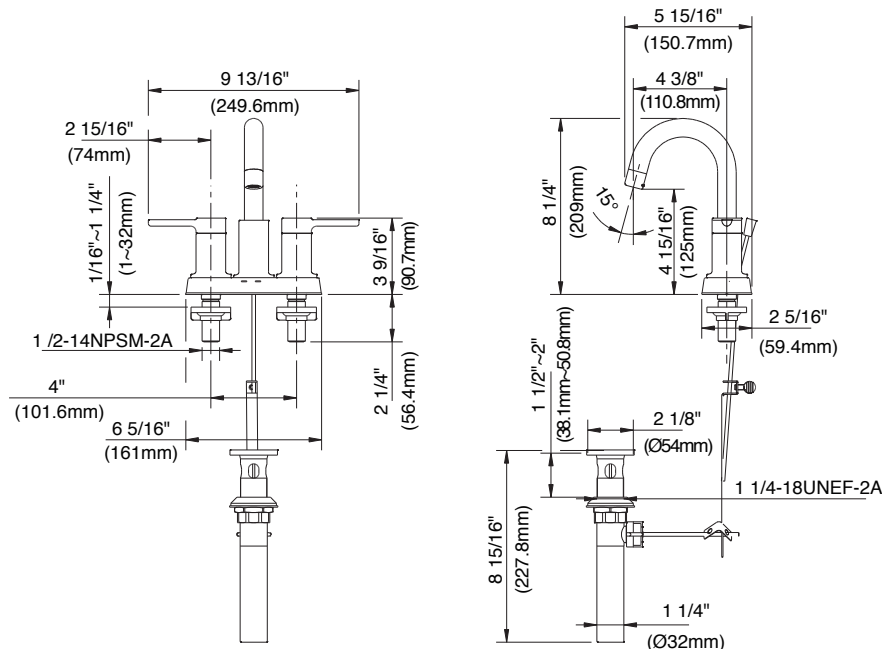

Specifications

LITHGOW

PFWSCM2M116 7735986 / 7735998

4" Modern Two Handle Lavatory Faucet

Product Features

- Ceramic cartridge
- Metal lever handle
- With 50/50 pop-up
- Max. flow rate: 1.2 gpm (4.5 L/min) at 60 psi
- EPA WaterSense approved
- cUPC/IAPMO listed
- ADA compliant

Optional Accessories / Available Parts

PFWSCM2M116	Chrome
PFWSCM2M116BN	Brushed nickel

PFWSCM2M116

Product Specifications

* All measurements are nominal. Please verify before actual installation.

Warranty and Codes