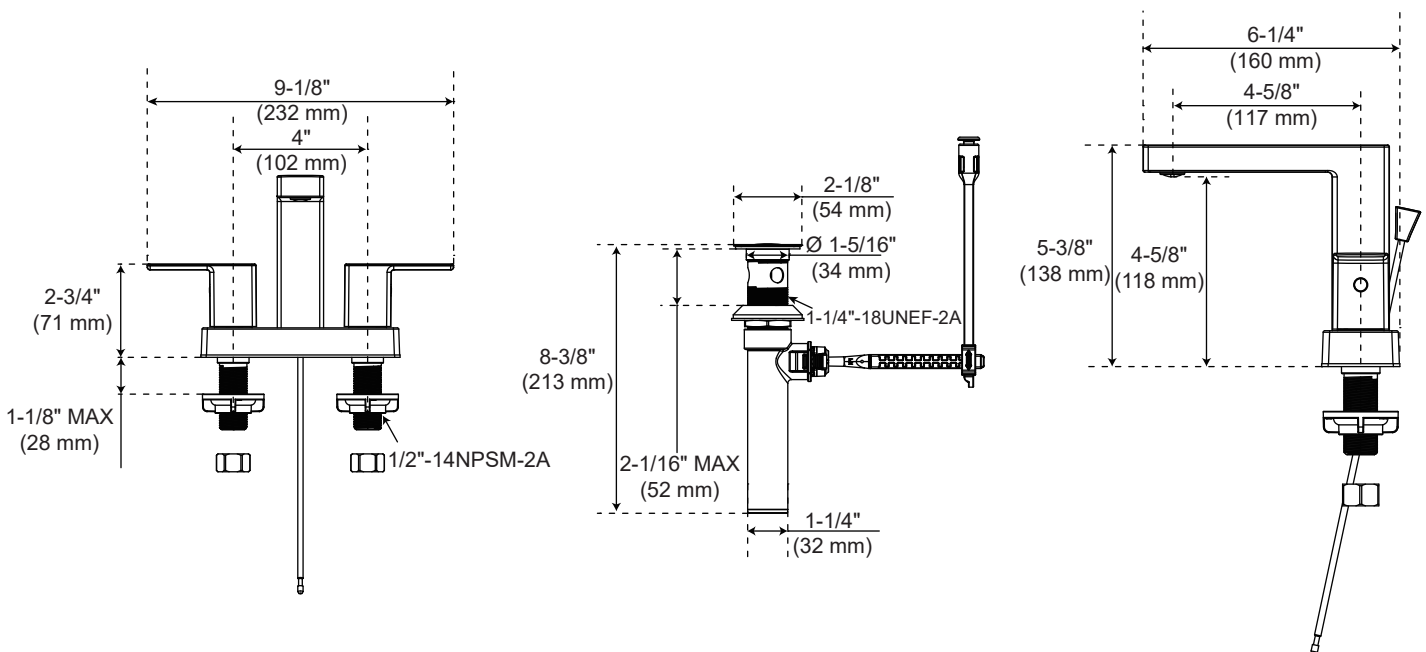

Codes and Certifications

- Certified to ASME A112.18.1 / CSA B125.1
- cUPC/IAPMO listed
- Handle ADA compliant
- EPA WaterSense certified
- NSF/ANSI/CAN61: Q < 1

PFWSC9840