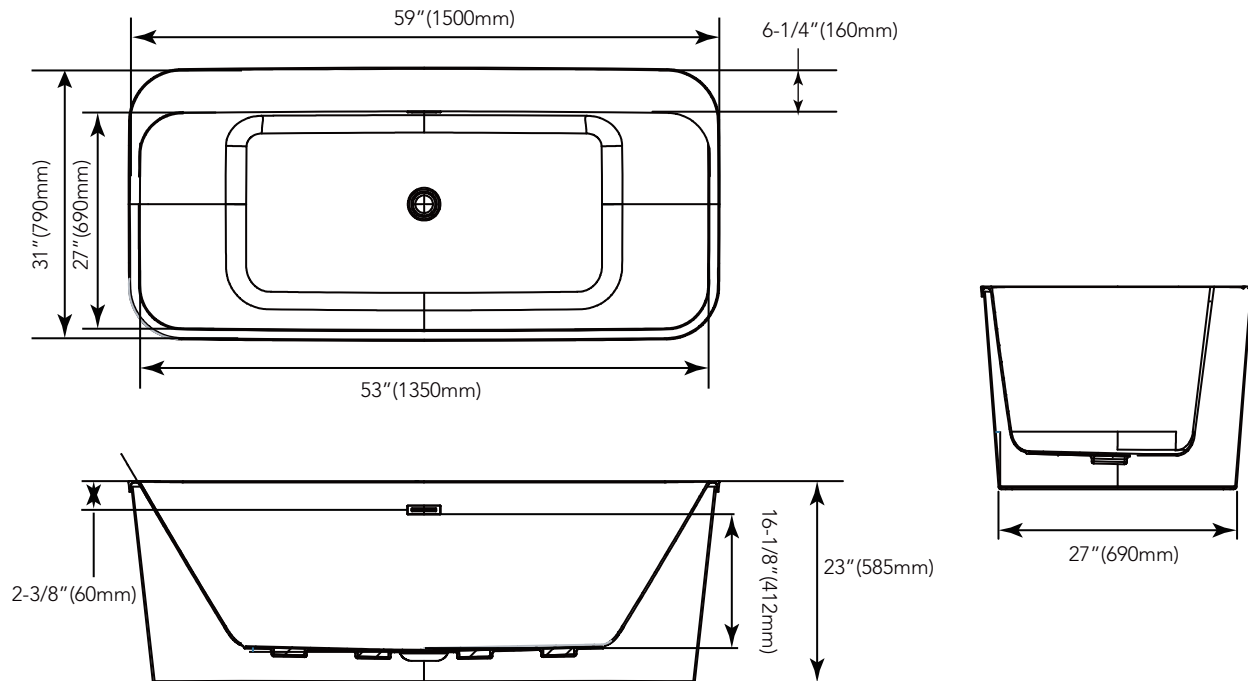

Borealis Series

59" x 31" Freestanding Tub

Product Features

- 59" x 31" x 23" size
- Constructed of acrylic
- Two-piece design
- Self-leveling feet simplify installation
- White linear overflow plate
- Integral overflow drain
- White toe-tap drain included
- Center drain
- Ample space for deck mounting a filler
- cUPC/IAPMO listed
- Water capacity: 54 gal (205 L)

PFFSR5931WH

Optional Accessories

SH651PVC	PVC FS TUB DRN RI KIT
SH651ABS	ABS FS TUB DRN RI KIT
SH651CI	CI FS TUB DRN RI KIT

Model Numbers:

PFFSR5931WH

Product Specifications

NOTE: All dimensions and specifications are nominal and may vary $\pm 1/4"$. Use actual products for accuracy in critical situations.