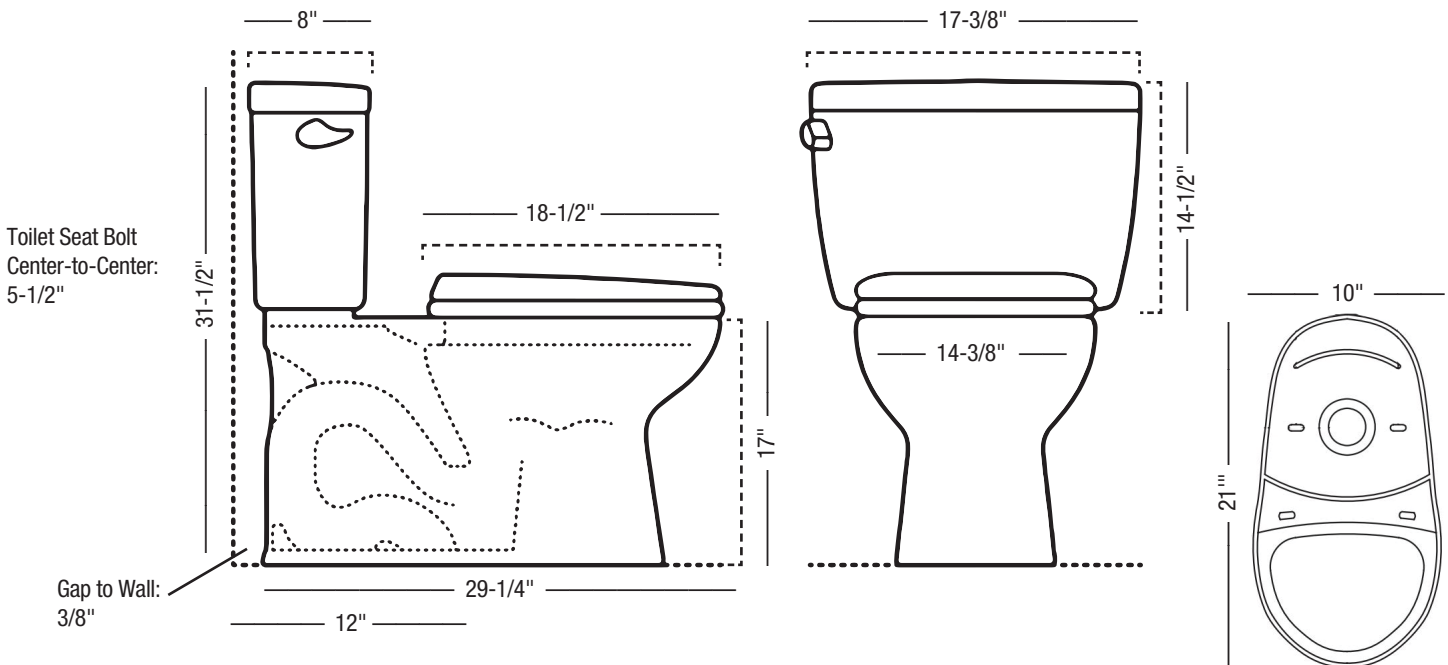

Specifications

PFCLC412HEMWH – Calhoun Series

Two-Piece High-Efficiency ADA Elongated Toilet

Product Features

- Flow Rate: 1.28 GPF (4.85 LPF)
- Bowl Shape: Elongated
- Bowl Height: 17"
- Rough In: 12"
- Flush Lever Color: Color match
- Flush Lever Location: Left
- Flush Valve Size: 3"
- Trapway Size: 2"
- Flush Type: Gravity
- Finish/Color: White
- Bowl Model Number: PF1503WH
- Tank Model Number: PF6112WHM
- Seat Included: No