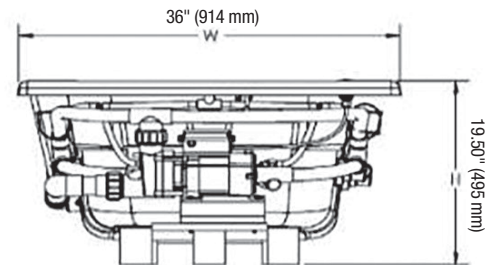

Lansford series 60" x 36" Drop-in baths

Whirlpool & Soaking

Features

- Durable easy-care acrylic construction
- Textured slip-resistant bottom
- Eight adjustable, color matched hydro jets, including two lumbar jets
- Safety suction and silent air induction
- Available as an invigorating whirlpool and an unjetted soaking bath
- Air activated on/off switch
- Available in White (WH) and Biscuit (BS)

General Specifications

- 60" length overall
- 36" width overall
- 19 1/2" overall height
- 52 gallon total capacity to overflow
- Pre-wired for simple plug-in installation
- Requires a single 115V/20 amp GFCI circuit

PFWPLUSA6036NWH

Product Specifications

Lansford series 60" x 36" Drop-in baths

Whirlpool & Soaking

Model Numbers

PFWPLUSA6036N	60" x 36" acrylic whirlpool
PFS6036N	60" x 36" acrylic soaking bath
PFSK60	5' removable apron
PFTLK	Tile flange kit