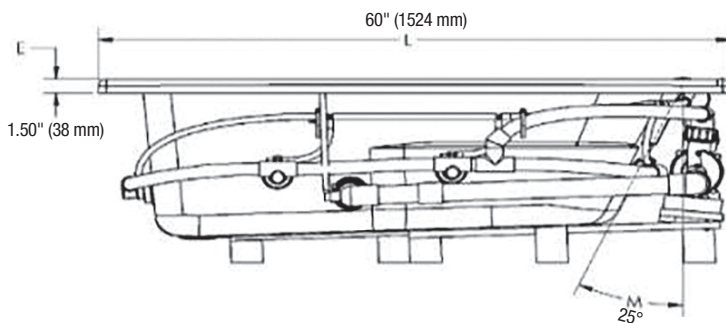

Lansford series 60" x 36" Drop-in baths

Whirlpool & Soaking

Features

- Durable easy-care acrylic construction
- Textured slip-resistant bottom
- Eight adjustable, color matched hydro jets, including two lumbar jets
- Safety suction and silent air induction
- Available as an invigorating whirlpool and an unjetted soaking bath
- Air activated on/off switch
- Available in White (WH) and Biscuit (BS)

General Specifications

- 60" length overall
- 36" width overall
- 19 1/2" overall height
- 52 gallon total capacity to overflow
- Pre-wired for simple plug-in installation
- Requires a single 115V/20 amp GFCI circuit

PFWPLUSA6036NWH

Product Specifications

Lansford series 60" x 36" Drop-in baths

Whirlpool & Soaking

Model Numbers

PFWPLUSA6036N	60" x 36" acrylic whirlpool
PFS6036N	60" x 36" acrylic soaking bath
PFSK60	5' removable apron
PFTLK	Tile flange kit