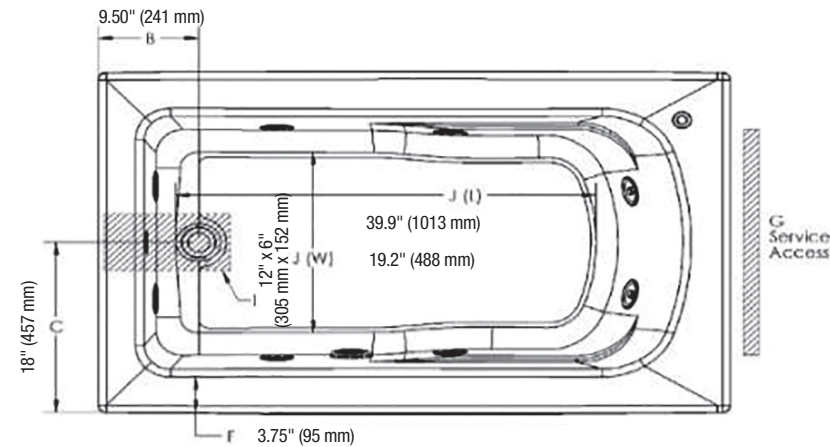

Lansford series 60" x 36" Drop-in baths

Whirlpool & Soaking

Features

- Durable easy-care acrylic construction
- Textured slip-resistant bottom
- Eight adjustable, color matched hydro jets, including two lumbar jets
- Safety suction and silent air induction
- Available as an invigorating whirlpool and an unjetted soaking bath
- Air activated on/off switch
- Available in White (WH) and Biscuit (BS)

General Specifications

- 60" length overall
- 36" width overall
- 19 1/2" overall height
- 52 gallon total capacity to overflow
- Pre-wired for simple plug-in installation
- Requires a single 115V/20 amp GFCI circuit

PFWPLUSA6036NWH

Product Specifications

Lansford series 60" x 36" Drop-in baths

Whirlpool & Soaking

Model Numbers

PFWPLUSA6036N	60" x 36" acrylic whirlpool
PFS6036N	60" x 36" acrylic soaking bath
PFSK60	5' removable apron
PFTLK	Tile flange kit