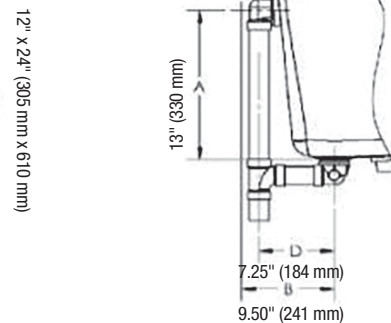

General Specifications

- 60" length overall
- 36" width overall
- 19 1/2" overall height
- 52 gallon total capacity to overflow
- Pre-wired for simple plug-in installation
- Requires a single 115V/20 amp GFCI circuit

PFWPLUSA6036NWH

Product Specifications

Lansford series 60" x 36" Drop-in baths

Whirlpool & Soaking

Model Numbers

PFWPLUSA6036N	60" x 36" acrylic whirlpool
PFS6036N	60" x 36" acrylic soaking bath
PFSK60	5' removable apron
PFTLK	Tile flange kit