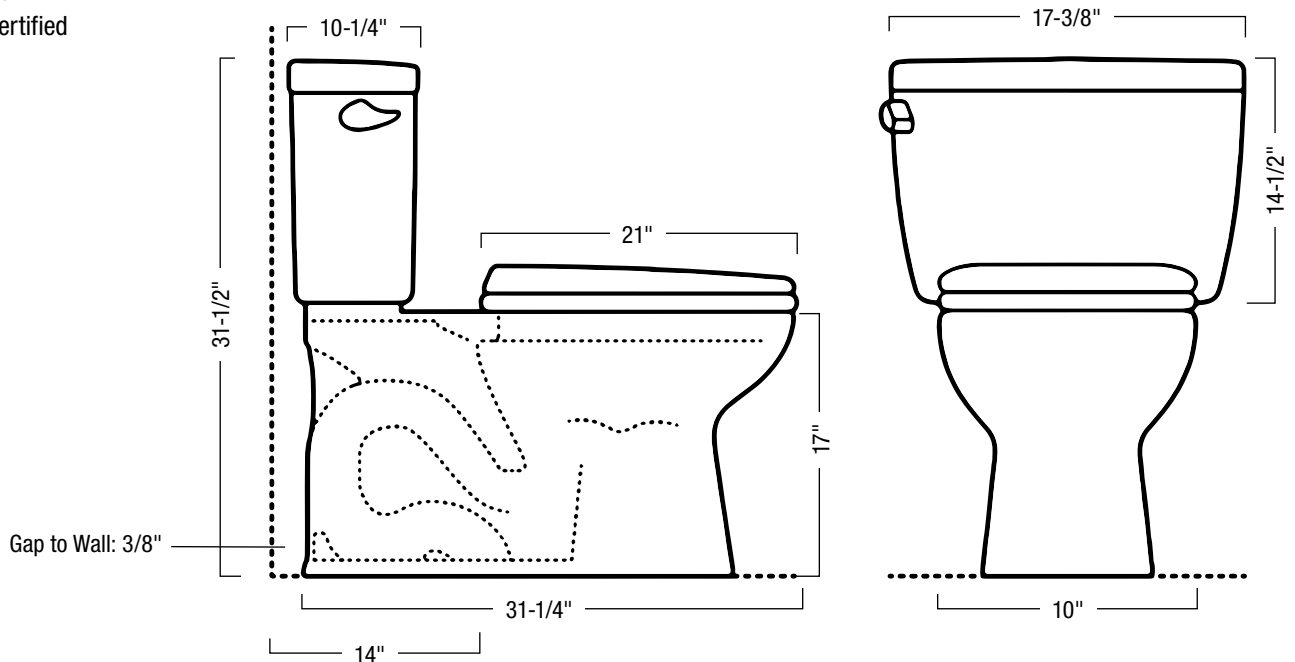

Codes and Certifications

- cUPC Listed
- ADA Compliant
- WaterSense Certified
- CSA B45.1

Warranty and Codes

This product comes complete with installation, operating, care and maintenance instructions. All PROFLO fixtures carry a lifetime limited warranty on vitreous china and a 5-year limited warranty on fittings. In an effort to continually improve our products, we will make design changes from time to time. We reserve the right to ship newly designed product to fill any order unless we agree in writing to do otherwise.