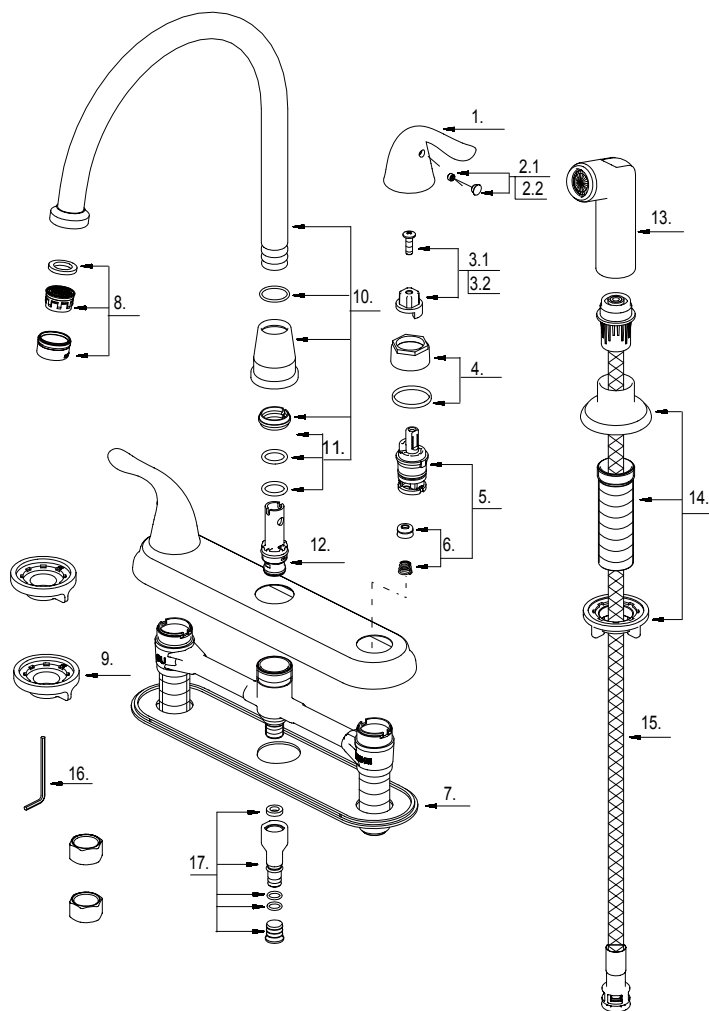

Parts Breakdown

Two Handle Kitchen Faucet with Side Spray

PFXC6880

PFXC6880CP

Parts for CP/BN

No.	Part Name	Part NO.
1	Metal Handle	A069115
2.1	Index Button-Cold	A603595C
2.2	Index Button-Hot	A603595H
3.1	Handle Adaptor-Cold	A66D563C
3.2	Handle Adaptor-Hot	A66D563H
4	Retainer Nut & Washer	A66D630
5	Cartridge Assembly	A663003
6	Spring & Seat Set	A663002
7	Putty Plate	A011003
8	Aerator	A500196N-54
9	Lock Nut Set	A504023
10	Spout Assembly	A666125N
11	Spout Seal Kit	A663044N
12	Spray Diverter w/Vacuum Breaker	A501018N
13	Side Spray	A503002N
14	Spray Holder Assembly(3-15/16" L)	A220008
15	Spray Hose	A512139N
16	Hex Wrench (H2.5 * 19 mm L * 53 mm L)	A031000
17	Sealing kit	A66G352N

Warranty and Codes

This product comes complete with installation, operating, care and maintenance instructions. This PROFLO faucet carries a limited lifetime warranty when installed in residential applications. The warranty is five years in commercial applications. This product meets ANSI: A112.18.1M. Compliant with lead content requirements of California AB 1953.