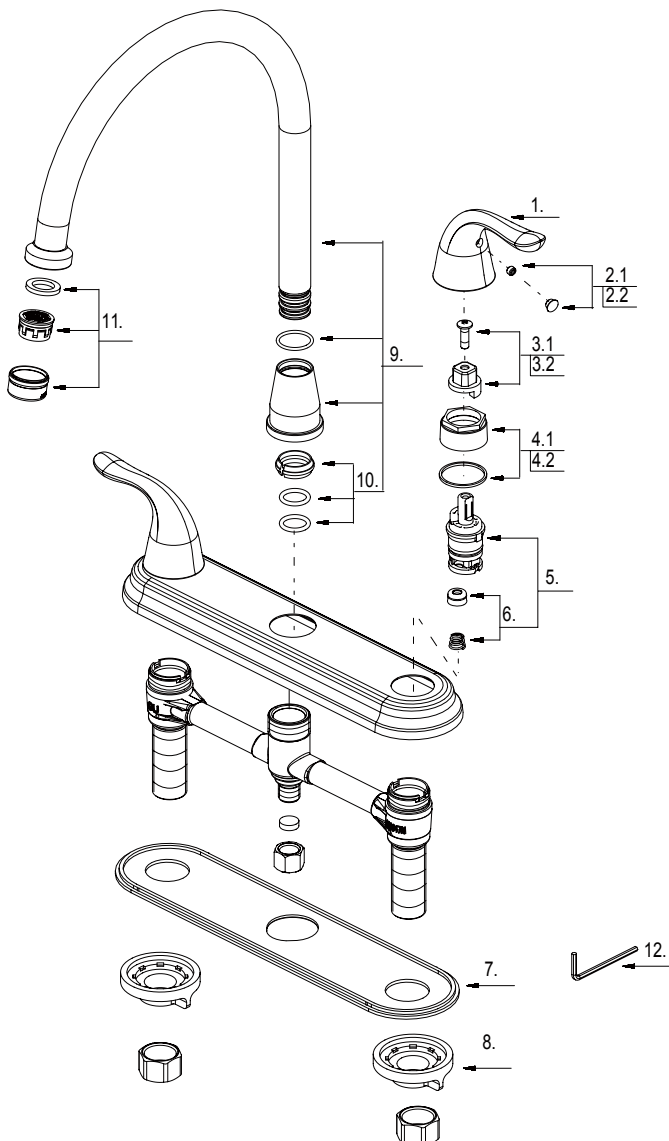

Parts Breakdown

Two Handle Kitchen Faucet

PFXC6880LS

PFXC6880LSCP

Parts for CP/BN

No.	Part Name	Part NO.
1	Metal Handle	A069115
2.1	Index Button-Cold	A603595C
2.2	Index Button-Hot	A603595H
3.1	Handle Adaptor-Cold	A66D574C
3.2	Handle Adaptor-Hot	A66D574H
4	Retainer Nut & Washer	A663629CP
5	Cartridge Assembly	A663003
6	Spring & Seat Set	A663002
7	Putty Plate	A011003
8	Lock Nut Set	A504023
9	Spout Assembly	A666125N
10	Spout Seal Kit	A663044N
11	Aerator	A500548N
12	Hex Wrench (H2.5 * 19 mm L * 53 mm L)	A031000NI

Warranty and Codes

This product comes complete with installation, operating, care and maintenance instructions. This PROFLO faucet carries a limited lifetime warranty when installed in residential applications. The warranty is five years in commercial applications. This product meets ANSI: A112.18.1M. Compliant with lead content requirements of California AB 1953.