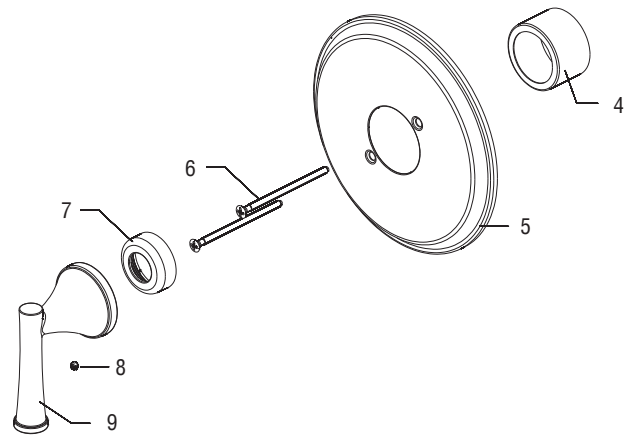

Willett series PF2820G

Single Handle Shower Only Trim

PF2820GCP

Model Numbers

- PF2820GCP chrome
- PF2820GBN brushed nickel
- PF2820GORB oil rubbed bronze

*** Specify Finish**

No.	Item	Part Number
1	Shower Flange	RP80309*
2	Shower Arm	RP38019*
3	Shower Head	RP38385*
4	Sleeve	RP80304*
5	Escutcheon	RP80308*
6	Screw	RP50026*
7	Sleeve Cap	RP70335*
8	Set Screw	RP50002
9	Handle	RP13237*
10	2.5mm Hex Allen Wrench	RP70221

Warranty and Codes

This product comes complete with installation, operating, care and maintenance instructions. This PROFLO faucet carries a limited lifetime warranty when installed in residential applications. The warranty is five years in commercial applications. This product meets ASME: A112.18.1.