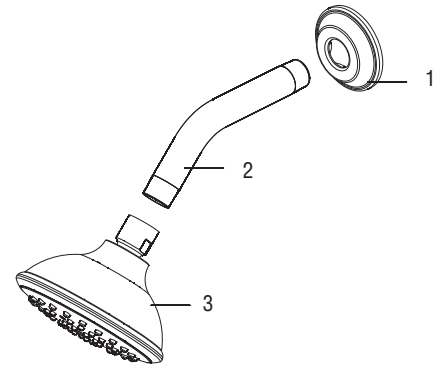

Willett series PF2820G

Single Handle Shower Only Trim

PF2820GCP

Model Numbers

- PF2820GCP chrome
- PF2820GBN brushed nickel
- PF2820GORB oil rubbed bronze

*** Specify Finish**

No.	Item	Part Number
1	Shower Flange	RP80309*
2	Shower Arm	RP38019*
3	Shower Head	RP38385*
4	Sleeve	RP80304*
5	Escutcheon	RP80308*
6	Screw	RP50026*
7	Sleeve Cap	RP70335*
8	Set Screw	RP50002
9	Handle	RP13237*
10	2.5mm Hex Allen Wrench	RP70221

Warranty and Codes

This product comes complete with installation, operating, care and maintenance instructions. This PROFLO faucet carries a limited lifetime warranty when installed in residential applications. The warranty is five years in commercial applications. This product meets ASME: A112.18.1.