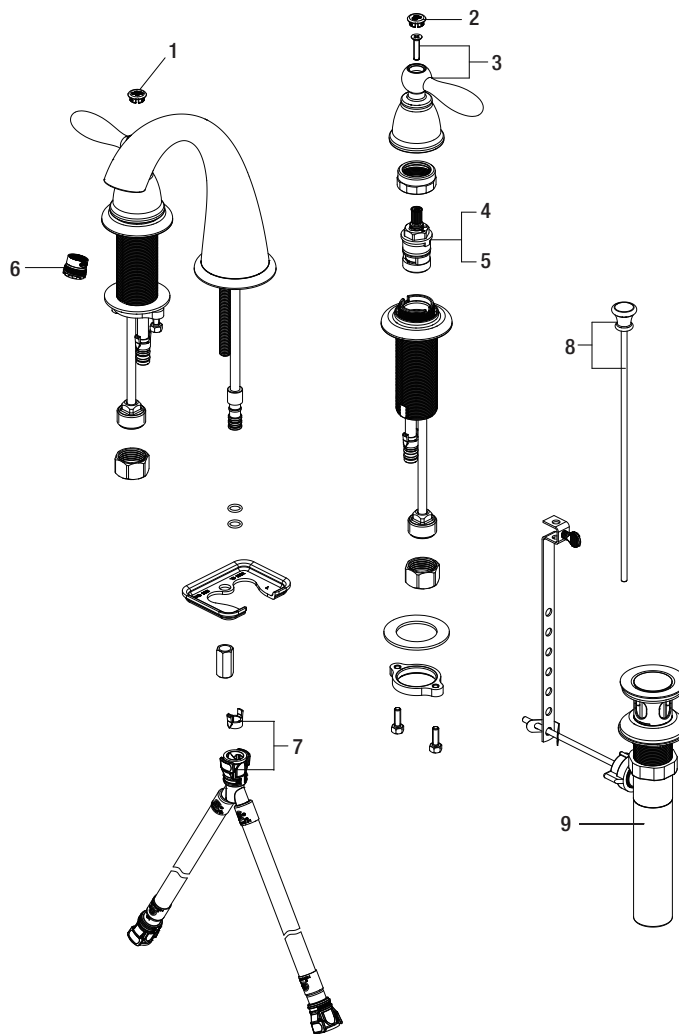

Parts Breakdown

PFWSC3860

TWO HANDLE LAVATORY FAUCET

Bothwell Series

PFWSC3860CP

Model Numbers

- PFWSC3860CP Chrome
- PFWSC3860ZBN Brushed nickel
- PFWSC3860ORB Oil rubbed bronze

* Specify Finish

No.	Item	Part Number
1	Index H	OBPF710001*
2	Index C	OBPF710002*
3	Handle	OBPF75000413041*
4	Cartridge H	OBPF220035
5	Cartridge C	OBPF220036
6	Aerator	OBPF530187
7	Quick Connect Assembly	OBPF870623
8	Lift rod & lift rod knob	OBPF940031*
9	Pop-up assembly less lift rod	OBPF9F40006*