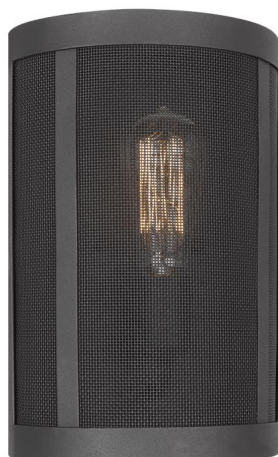

4128501-12: One Light Wall / Bath Sconce

Collection: Gereon

UPC #:785652061059

Finish: Black (12)

Dimensions:

Width: 8" **Extends:** 3 7/8"
Height: 12" **Wire:** 6 1/2" (color/Black/White)
Weight: 3.5 lbs. **Mounting Proc.:** Cap Nuts
Connection: Mounted To Box

Bulbs:

1 - Medium ST19 60w Max. 120v - Not included
 1 - Medium A19 60w Max. 120v - Not included

Features:

- Meets American with Disabilities Act standard extension requirements
- Easily converts to LED with optional replacement lamps
- Meets Title 24 energy efficiency standards
- Title 24 compliant if used with Joint Appendix (JA8) approved light bulbs listed in the California Energy Commission Appliance database.
-

Material List:

1 Body - Steel - Black

Safety Listing:

Safety Listed for Damp Locations

Instruction Sheets:

Trilingual (English, Spanish, and French) (990W4128501-GER)

Backplate / Canopy Details:

Type	Height / Length	Width	Depth	Diameter	Outlet Box Up	Outlet Box Down
Back Plate	11 7/8	7 3/4	5/8		6	