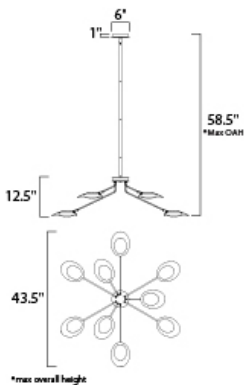

### MEASUREMENTS

DIMENSION : 43.25" L x 43.25" W x 12.5" H  
MAX OAH : 58.5" OAH x 12.5" OAH  
CANOPY : 6." W x 1." H x 6." L  
HANGING WEIGHT : 16.5 lb